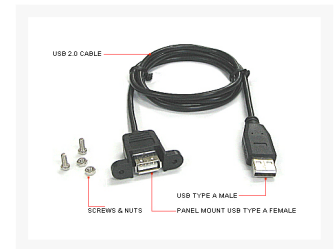

USB2.0 Cable TYPE A - Panel F to M - Black

\$9.95

Product Images

Short Description

This panel mount cable fits a USB 2.0 port (type A female) to custom panel.

Description

Product Details:

This panel mount cable fits a USB 2.0 port (type A female) to custom panel. The cable is compatible with both USB 1.1 (standard) and USB 2.0 (high-speed).

Features

Features:

Connectors

USB type A female - panel mount

USB Type A male

Cable

USB 2.0 cable (UL 2725)

Additional Information

SKU	PPCS-USBA-F-M
Weight	0.5000
Color	Black
Cable Type	USB Adapter