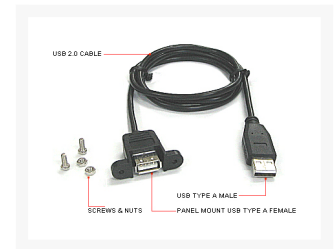

## Short Description

This panel mount cable fits a USB 2.0 port (type A female) to custom panel.

### Product Details:

This panel mount cable fits a USB 2.0 port (type A female) to custom panel. The cable is compatible with both USB 1.1 (standard) and USB 2.0 (high-speed).

## Features

---

Features:

Connectors

USB type A female - panel mount

USB Type A male

Cable

USB 2.0 cable (UL 2725)