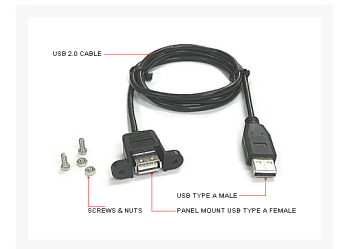

USB2.0 Cable TYPE A - Panel F to M - Black

\$9.95

Product Images

Short Description

This panel mount cable fits a USB 2.0 port (type A female) to custom panel.

Description

Product Details:

This panel mount cable fits a USB 2.0 port (type A female) to custom panel. The cable is compatible with both USB 1.1 (standard) and USB 2.0 (high-speed).

Features

Features:

Connectors

USB type A female - panel mount

USB Type A male

Cable

USB 2.0 cable (UL 2725)

Additional Information

SKU	PPCS-USBA-F-M
Weight	0.5000
Color	Black
Cable Type	USB Adapter