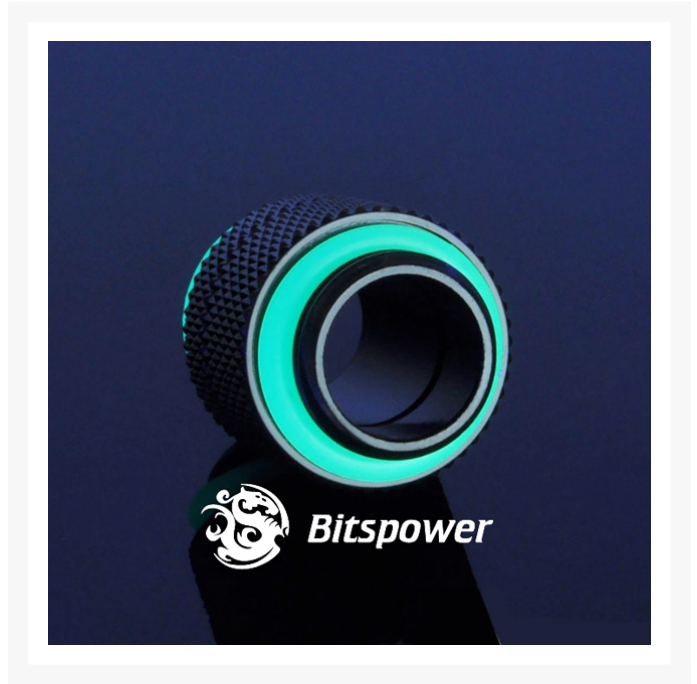

# Bitspower G1/4" Matte Black Male to Male Rotary Adapter

\$8.95

## Features

---

- True Hi-Flow Design.
- Hi Quality Brass Material.
- Full 360-Degree Rotation.
- High durability Matte Black finish.
- Hiding O-Ring Design
- RoHS Compliant

## Specifications

---

- Material : Hi Quality Brass with Matte Black coating
- Thread : 2 x male G1/4"