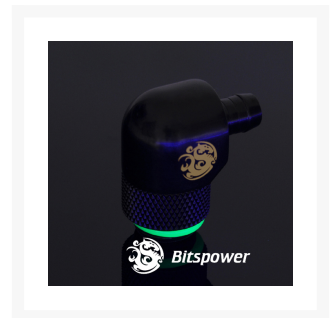

Bitspower G 1/4" Matte Black Rotary Angle Fitting - 1/4"

\$14.25

Product Images

Short Description

These new G 1/4" right angle adapters are perfect for tight spaces and change the direction of your water input or output without affecting flow. With 360 degree rotary fitting on one end you can secure the connection yet still twist the direction of the fitting to any angle you desire. These are the bomb!

Description

These new G 1/4" right angle adapters are perfect for tight spaces and change the direction of your water input or output without affecting flow. With 360 degree rotary fitting on one end you can secure the connection yet still twist the direction of the fitting to any angle you desire. These are the bomb!

Features

- Real Hi-Flow Design.
- Hi-Quality Copper Material.
- 360-Degree Rotary Angle.
- Outstanding Outlook.
- RoHS Ready

Specifications

- Product Name : G 1/4" Matte Black Rotary Angle Fitting - 1/4"
- Model Name : BP-MBLR111
- Material : Hi-Quality Brass
- Color : Matte Black

Additional Information

Brand	Bitspower
SKU	BP-MBLRIII
Weight	0.2000
Fitting Type	Barb
Fitting Size	1/4"
Fitting Angle	90 Degree
Fitting Finish	Matte Black
Vendor SKU/EAN	4711946744304