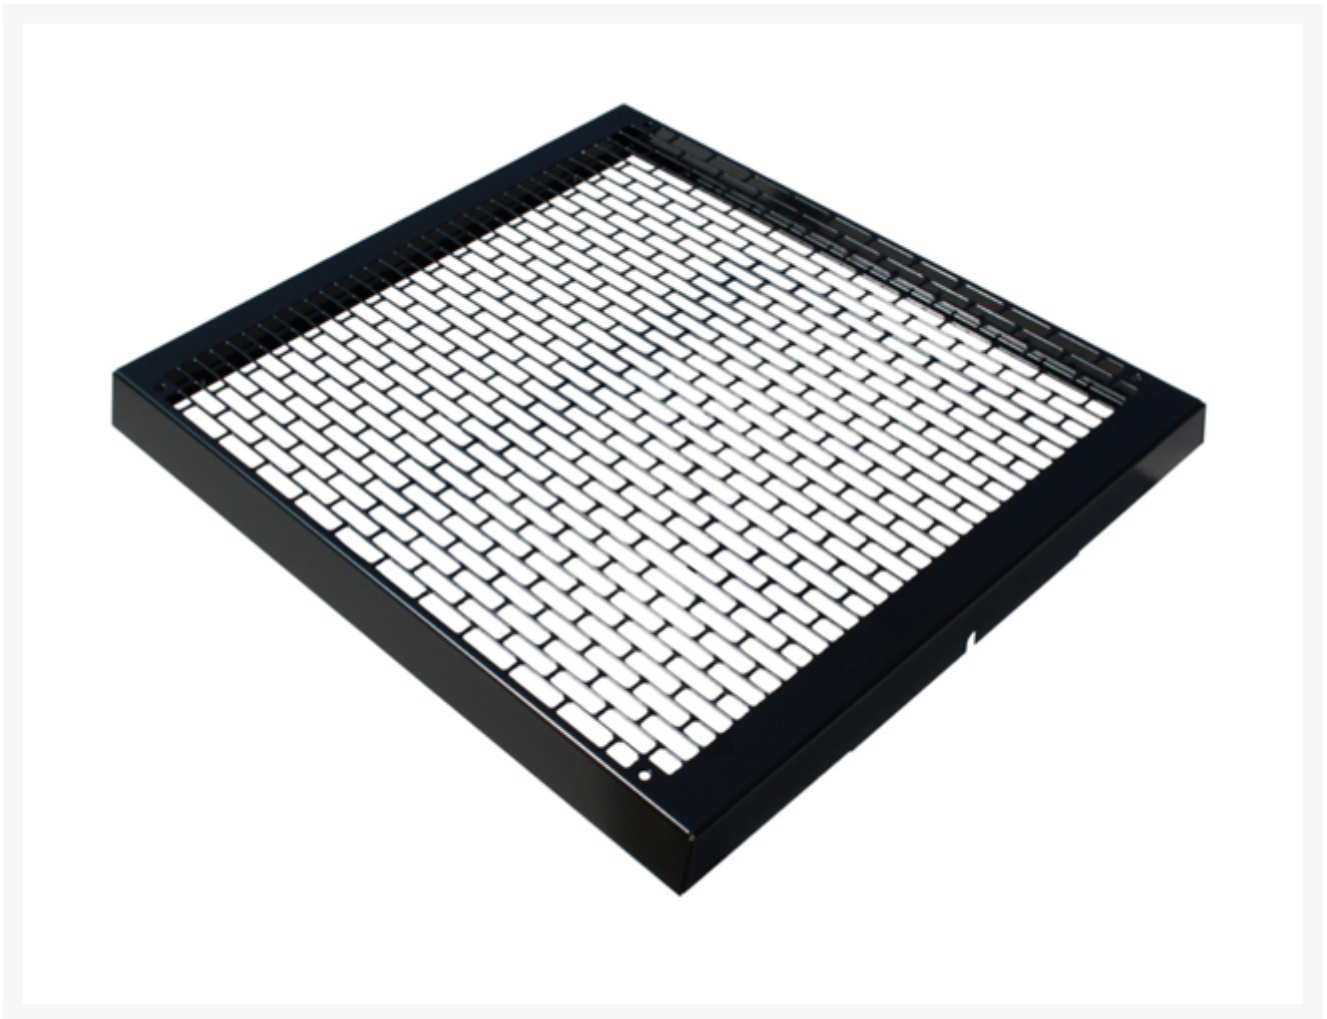

Watercool MO-RA3 360 Blende Classic Fan Screen - Black

\$44.95

Product Images

Short Description

The fan screen dressed in an elegant way to mounted fan and cables. The optional fan control offered is obscured by the aperture. The panel completely encloses one side of the radiator.
Compatible with all MO-RA3 LT PRO and radiators in the layout 360 (9x120, 4X180).

Description

The fan screen dressed in an elegant way to mounted fan and cables. The optional fan control offered is obscured by the aperture. The panel completely encloses one side of the radiator.
Compatible with all MO-RA3 LT PRO and radiators in the layout 360 (9x120, 4X180).

Specifications

- Material: powder-coated steel sheet
- External dimensions (L x W x H): 413 x 383 x 30mm
- Weight: ca.500g
- Finish: Black
- Compatible: MO-RA3 4X180, MO-RA3 9x120

Includes:

- MO-360 1x RA3 aperture Classic black
- 1x Mounting materials

Additional Information

Brand	Watercool
SKU	WC-22051
Weight	2.0000
Color	Black
Radiator Size	1080mm (9x120mm)
Radiator Accessory Type	Screen
Material	Steel