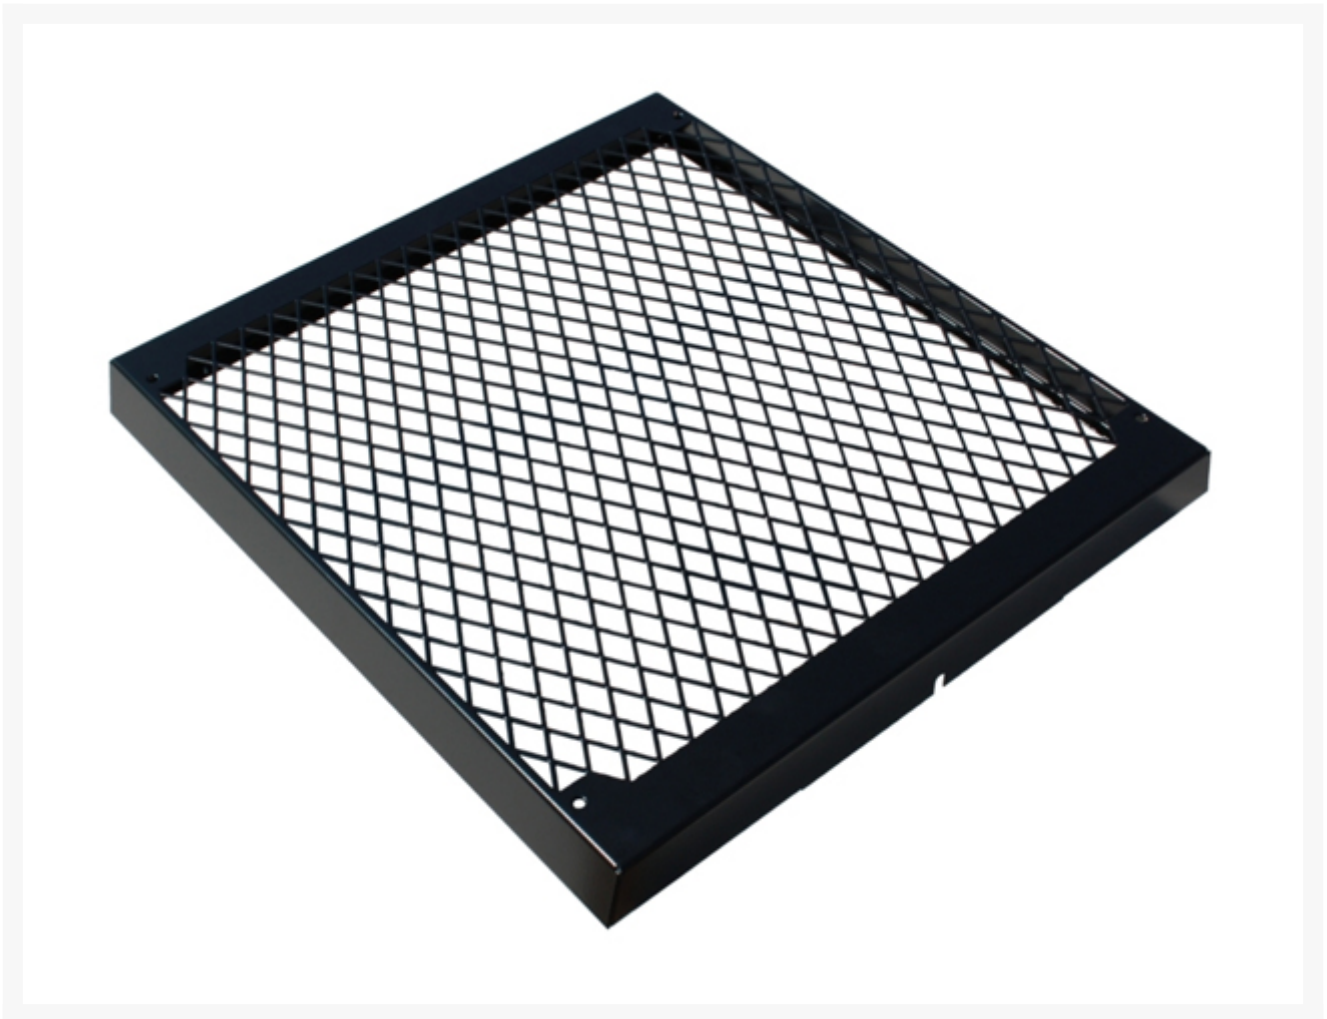

WATERCOOL

Watercool MO-RA3 360 Blende Rhombus Fan Screen - Black

\$44.95

Product Images

Short Description

The fan screen dressed in an elegant way to mounted fan and cables. The optional fan control offered is obscured by the aperture. The panel completely encloses one side of the radiator. Compatible with all MO-RA3 LT PRO and radiators in the layout 360 (9x120, 4X180).

Description

The fan screen dressed in an elegant way to mounted fan and cables. The optional fan control offered is obscured by the aperture. The panel completely encloses one side of the radiator. Compatible with all MO-RA3 LT PRO and radiators in the layout 360 (9x120, 4X180).

Specifications

- Material: powder-coated steel sheet
- External dimensions (L x W x H): 413 x 383 x 35mm
- Weight: ca.500g
- Finish: Black
- Compatible: MO-RA3 4X180, MO-RA3 9x120

Includes:

- MO-360 1x RA3 diamond black iris
- 1x Mounting materials

Additional Information

Brand	Watercool
SKU	WC-22061
Weight	4.0000
Color	Black
Radiator Size	1080mm (9x120mm)
Radiator Accessory Type	Screen
Material	Steel