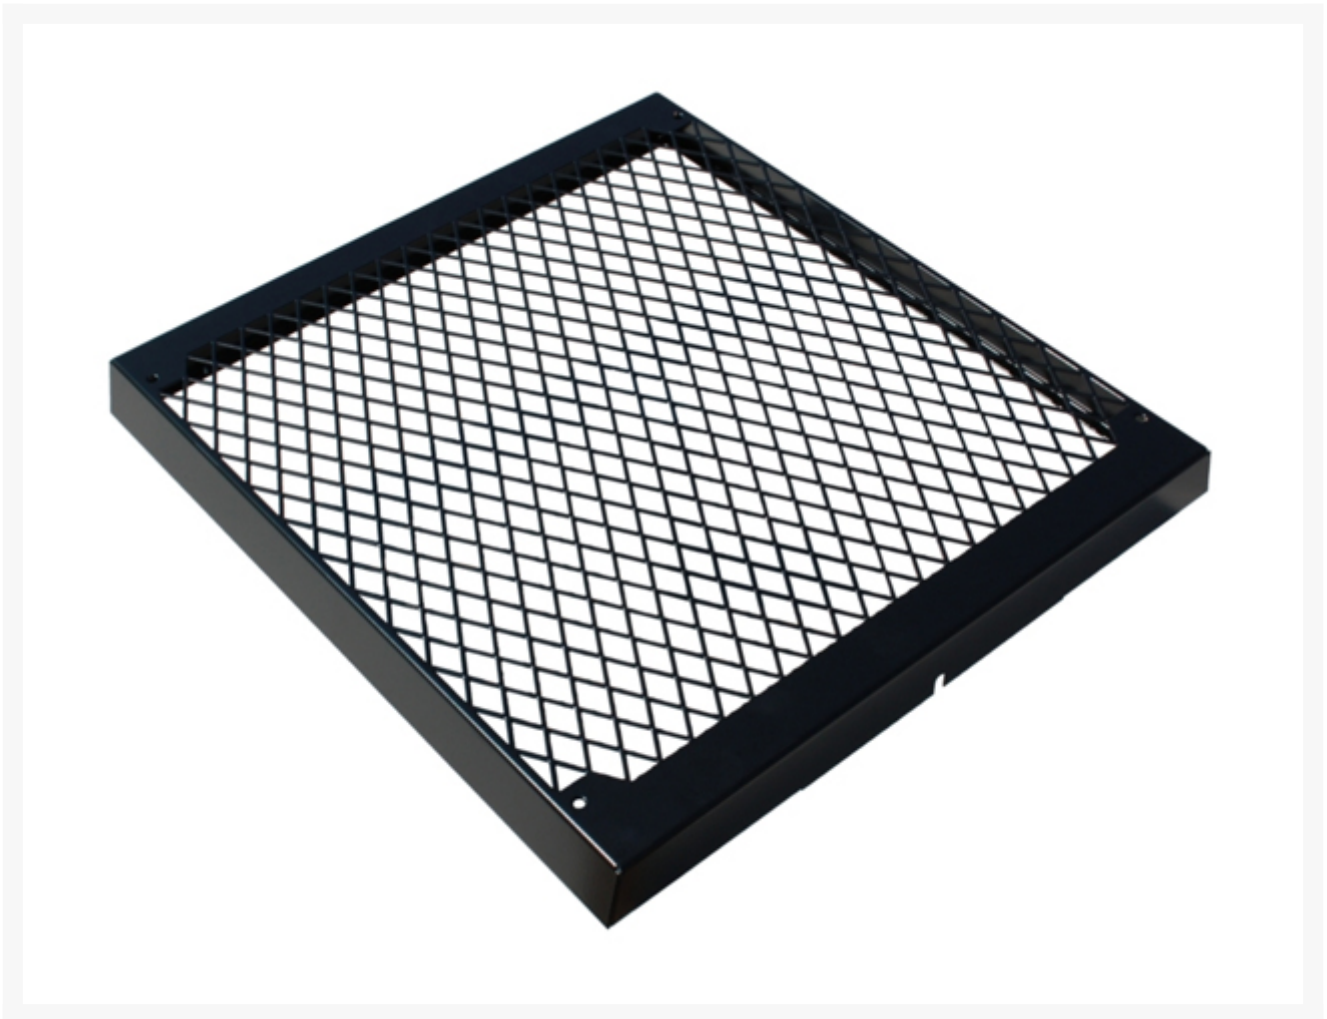

WATERCOOL

Watercool MO-RA3 360 Blende Rhombus Fan Screen - Black

\$44.95

Product Images

Short Description

The fan screen dressed in an elegant way to mounted fan and cables. The optional fan control offered is obscured by the aperture. The panel completely encloses one side of the radiator. Compatible with all MO-RA3 LT PRO and radiators in the layout 360 (9x120, 4X180).

Description

The fan screen dressed in an elegant way to mounted fan and cables. The optional fan control offered is obscured by the aperture. The panel completely encloses one side of the radiator. Compatible with all MO-RA3 LT PRO and radiators in the layout 360 (9x120, 4X180).

Specifications

- Material: powder-coated steel sheet
- External dimensions (L x W x H): 413 x 383 x 35mm
- Weight: ca.500g
- Finish: Black
- Compatible: MO-RA3 4X180, MO-RA3 9x120

Includes:

- MO-360 1x RA3 diamond black iris
- 1x Mounting materials

Additional Information

Brand	Watercool
SKU	WC-22061
Weight	6.0000
Color	Black
Radiator Size	1080mm (9x120mm)
Radiator Accessory Type	Screen
Material	Steel