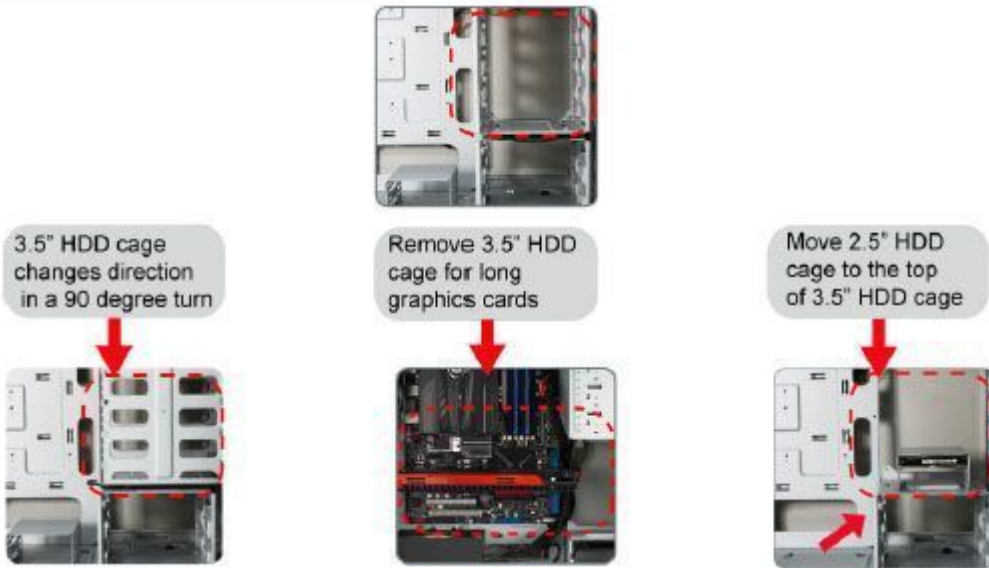

Cooler Master RC-912-KKN1 HAF 912 Midtower Case

\$59.95

Product Images

Short Description

Cooler Master's HAF 912 further enriches the HAF series by adding a compact, yet fully featured, mid-tower solution for enthusiasts and budget conscious gamers alike. Its seemingly small exterior supports a plethora of interior features such as twelve devices, high end GPU cards like the ATI Radeon HD 5970 and the NVIDIA GTX 480, large CPU coolers, two 200mm fans, and six 120mm fans. The HAF 912 embodies the rugged aesthetic and qualities of its brethren while remaining attractively priced. Its traits more closely resemble that of a mid to high-end case than that of other cases in its price range. The HAF 912 pays tribute to the legacy of HAF 932 & HAF 922 in ease of installation, high airflow, and compatibility with water cooling hardware.

Description

Cooler Master's HAF 912 further enriches the HAF series by adding a compact, yet fully featured, mid-tower solution for enthusiasts and budget conscious gamers alike. Its seemingly small exterior supports a plethora of interior features such as twelve devices, high end GPU cards like the ATI Radeon HD 5970 and the NVIDIA GTX 480, large CPU coolers, two 200mm fans, and six 120mm fans. The HAF 912 embodies the rugged aesthetic and qualities of its brethren while remaining attractively priced. Its traits more closely resemble that of a mid to high-end case than that of other cases in its price range. The HAF 912 pays tribute to the legacy of HAF 932 & HAF 922 in ease of installation, high airflow, and compatibility with water cooling hardware.

Features

- Supports two 120mm radiator fans.
- Front I/O for easy access.
- Top platform for personal belongings.
- CPU Retaining hole.
- Water Cooling outlets.

- Backup screw holder.
- 7+1 slots for increased expandability.
- Two 3.5" or 2.5" / 1.8" HDD/SSDs.
- Supports high-end graphics cards like ATI HD 5970 and nVidia GeForce GTX.
- Removable dust filters on the bottom and front cover.