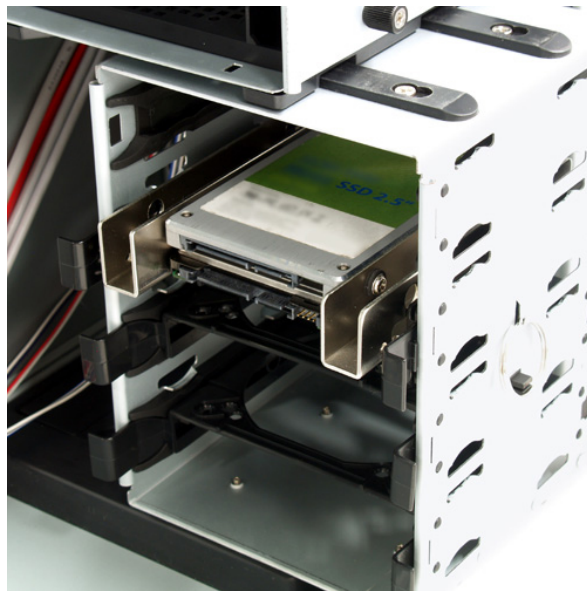

Scythe "2.5 Twin Mounter Rev. C" 2.5 inch SSD in 3.5 inch Bay

\$7.95

Product Images

Short Description

Due to increasing performance and more disk space, 2.5" HDDs are currently getting an alternative for silent-users. Scythe Twin Mounter 2.5 allows the mounting of these two 2.5" hard drives or SSDs in one 3.5" bay.

Description

Due to increasing performance and more disk space, 2.5" HDDs are currently getting an alternative for silent-users. Scythe Twin Mounter 2.5 allows the mounting of these two 2.5" hard drives or SSDs in one 3.5" bay.

Twin Mounter 2.5 allows installation of up to two 2.5" hard disk drives or SSDs in one 3.5" bay which additionally means saving space in traditional PC cases.

Features

- Feature 3.5" bottom screw holes
- Anti-Vibration Rubber

Specifications

- 2.5 Twin Mounter Rev. C
- Bay Occupancy 1 x 3.5" Bay 1 x 3.5" Bay
- Dimensions 125 x 16 x 24.5mm / 4.92 x 0.63 x 0.96in
- Compatible HDD / SSD
- 2 x 2.5"

Includes:

- Accessory 2.5 Twin Mounter (1set)
- Screw for Hard Disk Mounting (8pcs)
- Screw for Case mounting (4pcs)