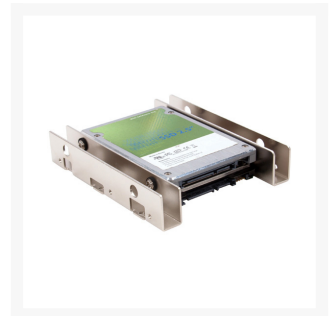

Scythe "2.5 Twin Mounter Rev. C" 2.5 inch SSD in 3.5 inch Bay

\$7.95

Product Images

Short Description

Due to increasing performance and more disk space, 2.5" HDDs are currently getting an alternative for silent-users. Scythe Twin Mounter 2.5 allows the mounting of these two 2.5" hard drives or SSDs in one 3.5" bay.

Description

Due to increasing performance and more disk space, 2.5" HDDs are currently getting an alternative for silent-users. Scythe Twin Mounter 2.5 allows the mounting of these two 2.5" hard drives or SSDs in one 3.5" bay.

Twin Mounter 2.5 allows installation of up to two 2.5" hard disk drives or SSDs in one 3.5" bay which additionally means saving space in traditional PC cases.

Features

- Feature 3.5" bottom screw holes
- Anti-Vibration Rubber

Specifications

- 2.5 Twin Mounter Rev. C
- Bay Occupancy 1 x 3.5" Bay 1 x 3.5" Bay
- Dimensions 125 x 16 x 24.5mm / 4.92 x 0.63 x 0.96in
- Compatible HDD / SSD
- 2 x 2.5"

Includes:

- Accessory 2.5 Twin Mounter (1set)
- Screw for Hard Disk Mounting (8pcs)
- Screw for Case mounting (4pcs)