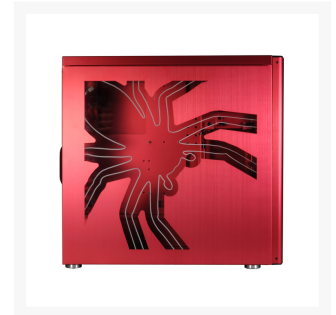

# Lian Li W-LM2AR-7 Transparent "Spider" Side Panel

Special Price  
**\$47.95** was  
**\$79.95**

## Short Description

Lian Li W-LM2AR-7 Transparent Side Panel. Unique "Spider" Window design for those wanting their case to stand out from the crowd!

## Description

---

Lian Li W-LM2AR-7 Transparent Side Panel

Unique "Spider" Window design for those wanting their case to stand out from the crowd!

## Specifications

---

- Model : W-LM2AR-7 ( Left )
- Red Spider Transparent Side Panel
- Compatible with Lian-Li middle tower chassis PC-B25F / PC-60FN / PC-7FN