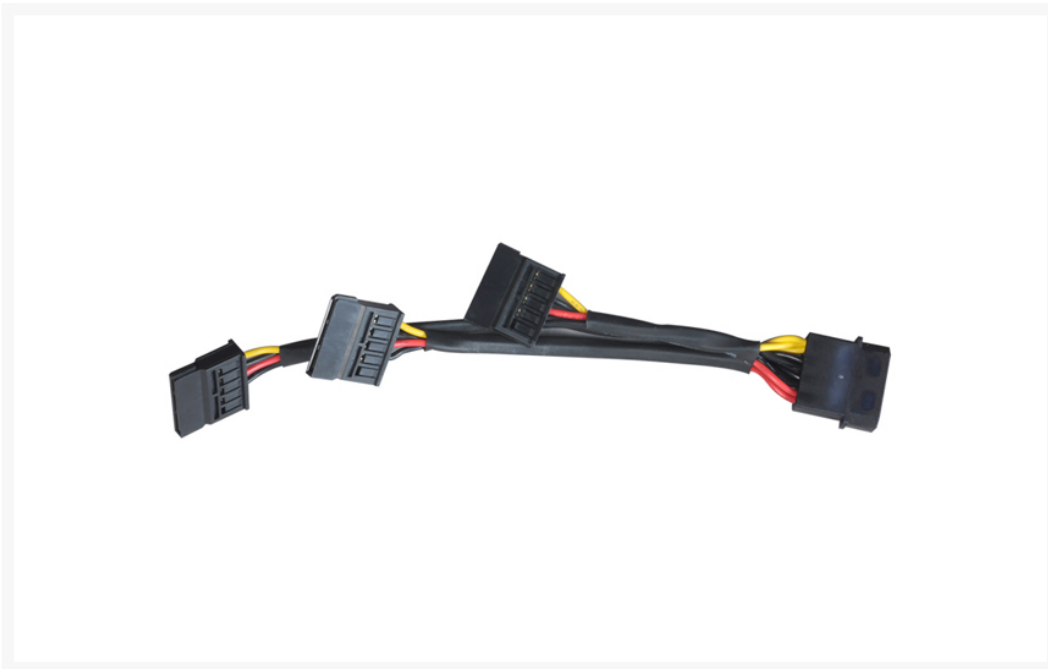

Lian Li SATA Power Adapter Cable - Big-4pin housing to 15pin sata power x 3

\$9.95

Product Images

Short Description

*** NEW *** Lian Li SATA Power Adapter Cable - Big-4pin housing to 15pin sata power x 3

Description

Product Details:

*** NEW *** Lian Li SATA Power Adapter Cable - Big-4pin housing to 15pin sata power x 3

Specifications

Specifications:

Model : PW-SA3

Sata Power adapter cable

Length ATX existing power supply

One Big-4pin housing to 15pin sata power x 3, Length: 300 / 265 / 220mm

Additional Information

Brand	Lian-Li
SKU	PW-SA3
Weight	0.2000
Color	Black
Cable Type	SATA Power Adapter
Length	30cm