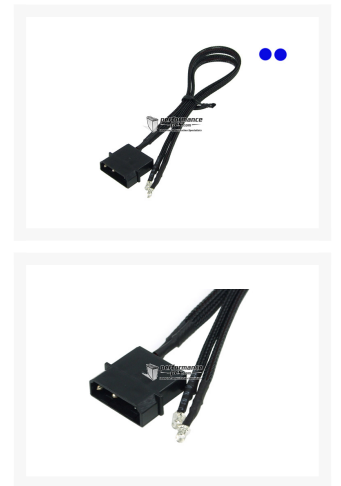

Phobya LED Ready Twin 3mm Ultra-Bright Blue 30cm - Black

\$4.50

Product Images

Short Description

These new LEDs give your tower, reservoir, CPU waterblock etc. a whole new and unique look. The LED is directly connected to the PSU via a 4-Pin Molex plug. Hence this LED can be used without any soldering!

Description

These new LEDs give your tower, reservoir, CPU waterblock etc. a whole new and unique look. The LED is

directly connected to the PSU via a 4-Pin Molex plug. Hence this LED can be used without any soldering!

The cable used to connect the LEDs is not only functional but also looks great! The sleeving is very dense and offers the perfect effect for which pro sleevers are looking: Total uniqueness and a whole new look. Special attention was also paid to the overall appearance, as the connectors, heatshrink and the sleeve are chosen to create a matching design.

Specifications

- LED colour: White
- LED size: 3mm
- Connector type: 3-Pin Molex

Extent of delivery:

- 1x Phobya LED ready Twin 3mm ultra-bright white 30cm - black

Additional Information

Brand	Phobya
SKU	PH-83097
Weight	0.3000
Color	Black
Light Accy Type	Cable
Length	12"
LED Color	Blue
LED Size	3mm
Vendor SKU/EAN	4049469100223