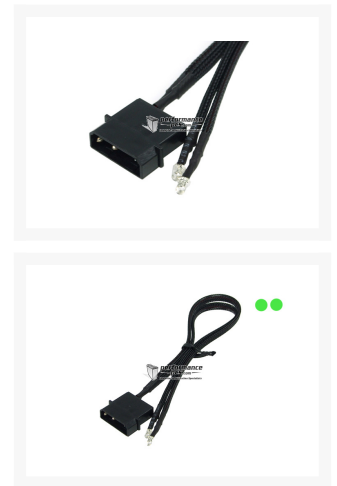

## Short Description

These new LEDs give your tower, reservoir, CPU waterblock etc. a whole new and unique look. The LED is directly connected to the PSU via a 4-Pin Molex plug. Hence this LED can be used without any soldering!

## Description

These new LEDs give your tower, reservoir, CPU waterblock etc. a whole new and unique look. The LED is

directly connected to the PSU via a 4-Pin Molex plug. Hence this LED can be used without any soldering!

The cable used to connect the LEDs is not only functional but also looks great! The sleeving is very dense and offers the perfect effect for which pro sleevers are looking: Total uniqueness and a whole new look. Special attention was also paid to the overall appearance, as the connectors, heatshrink and the sleeve are chosen to create a matching design.

## Specifications

---

- LED colour: White
- LED size: 3mm
- Connector type: 3-Pin Molex

Extent of delivery:

- 1x Phobya LED ready Twin 3mm ultra-bright white 30cm - black