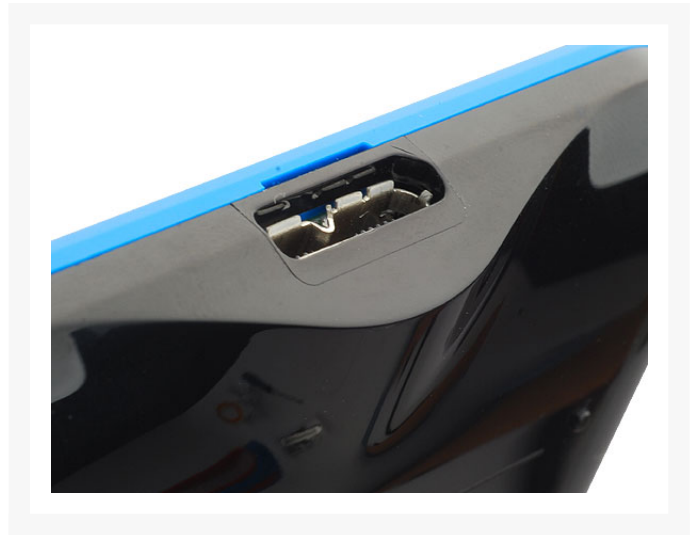

# SilverStone External Hard Drive Enclosure - Support 2.5" SATA SSD/HD -USB 3.0 High Speed

\$31.99

## Short Description

---

SilverStone created an incredible mobile storage product, the Treasure TS04.

### Product Details:

SilverStone created an incredible mobile storage product, the Treasure TS04. It connects to the PC via USB 3.0 super speed interface which enables data transfer with maximum compatibility and stability. If the needs for maximum data transfer speed and versatility are a priority, the TS04 external hard drive enclosure is possibly the best choice for the job.

### Features:

- 5Gbits USB 3.0 Super Speed transfer rate.
- Slim and light hybrid aluminum/plastic enclosure.
- Support 2.5" SATA SSD/HDD.
- Plug and Play with USB connection
- Backwards compatible with USB2.0 (480Mbits)