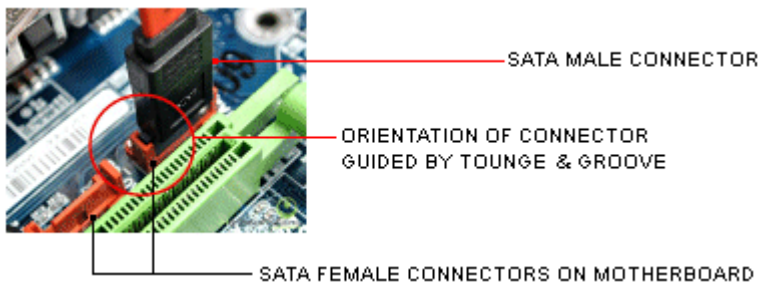

Features:

Specifications:

CONNECTORS
eSATA female

SATA male

CABLE

SATA cable (UL E209329)
Length - 2.5 feet (762 mm)

HEADER CONNECTION GUIDES

Simply plug the SATA male connector into the SATA female connector on the motherboard. Note that the orientation of the connection is guided by the tongue and groove mechanism on the two connectors.

Description

Product Details:

This cable converts an internal SATA port on motherboard to the front panel of computer system to an eSATA connector. Note the flat panel piece in the picture is NOT included and is mainly shown for the purpose to show of how it is mounted.