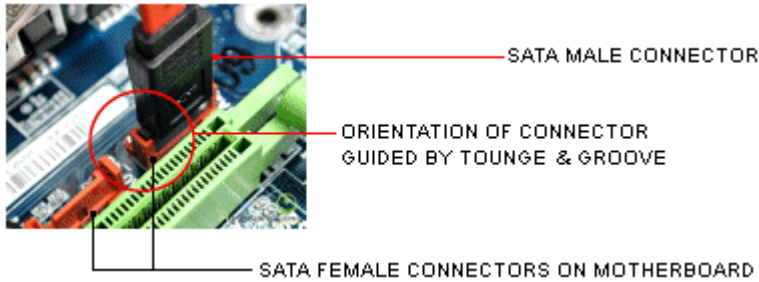

SATA to eSATA Front Port Mount - 30 Inches

\$11.95

Product Images

Short Description

Product Details:

This cable converts an internal SATA port on motherboard to the front panel of computer system to an eSATA connector. Note the flat panel piece in the picture is NOT included and is mainly shown for the purpose to show of how it is mounted.

Features:

Specifications:

CONNECTORS
eSATA female

SATA male

CABLE

SATA cable (UL E209329)
Length - 2.5 feet (762 mm)

HEADER CONNECTION GUIDES

Simply plug the SATA male connector into the SATA female connector on the motherboard. Note that the orientation of the connection is guided by the tongue and groove mechanism on the two connectors.

Description

Product Details:

This cable converts an internal SATA port on motherboard to the front panel of computer system to an eSATA connector. Note the flat panel piece in the picture is NOT included and is mainly shown for the purpose to show of how it is mounted.