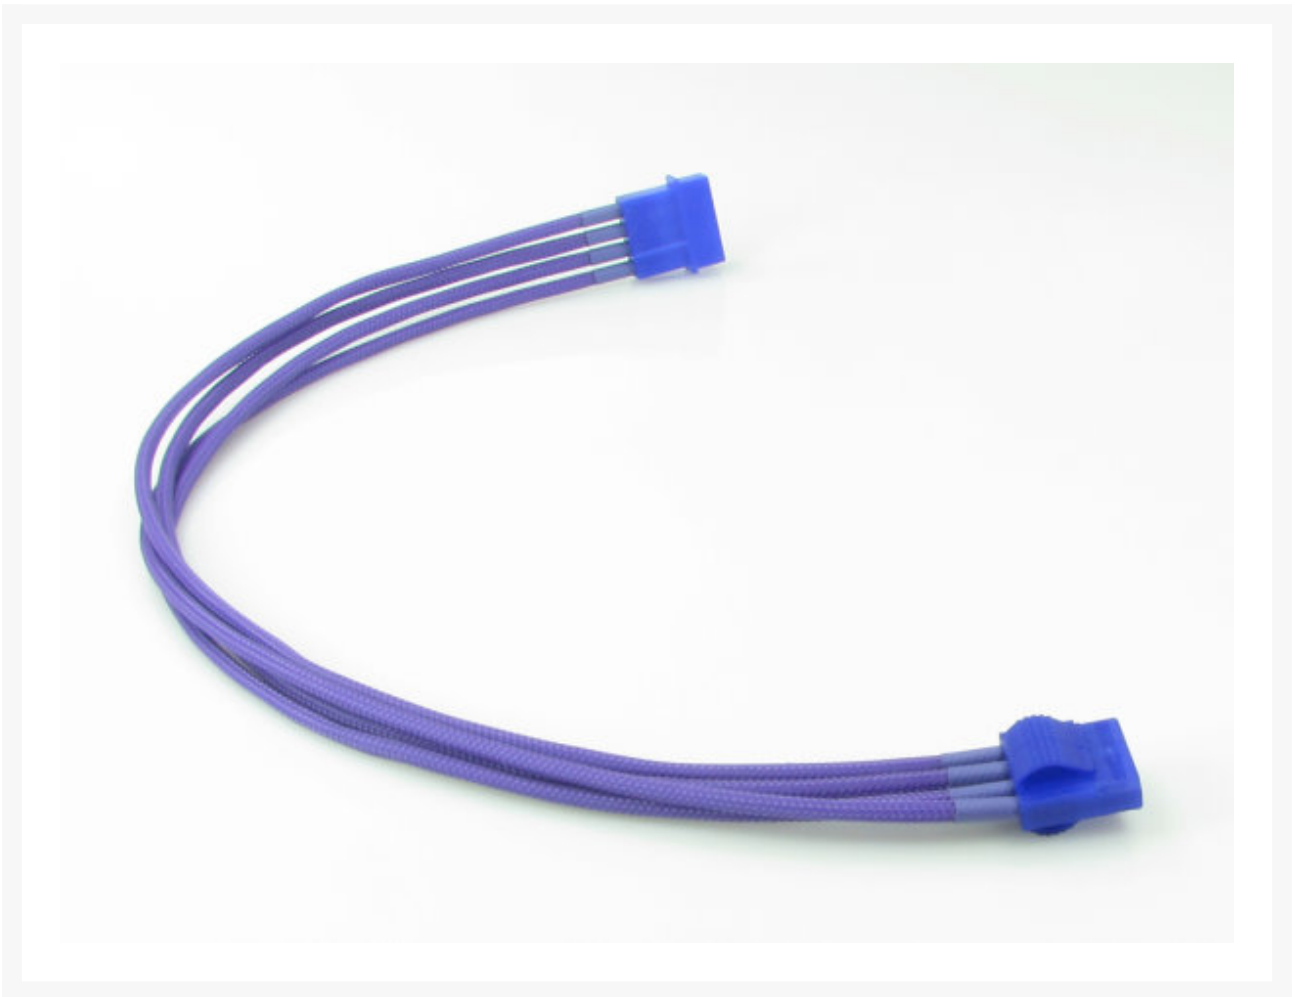

mod/smart

mod/smart Kobra Cable 4pin EZ Pinch Molex Extension - UV Purple - 24 Inch

Special Price
\$8.21 was
\$10.95

Product Images

Short Description

Is your PSU power cable not long enough to reach your components or look down right ghetto? Well look no further than the new Kobra MAX Power Extension Cables. Take your system to the next level of COOL and clean up the inside of your system with style and functionality. Each wire of the extension is carefully dressed with our custom PARACORD nylon braid to provide unprecedented wire coverage

Description

Is your PSU power cable not long enough to reach your components or look down right ghetto? Well look no further than the new Kobra MAX Power Extension Cables. Take your system to the next level of COOL and clean up the inside of your system with style and functionality. Each wire of the extension is carefully dressed with our custom PARACORD nylon braid to provide unprecedented wire coverage with minimal bunching and bulging. Our custom PARACORD also gives you the tightest possible wrap of the wire to give our wires the smallest OD (Outer Dimension). Smaller wires equal more system airflow and less inner case space requirements. Kobra MAX cables are the finest sleeved extension cables you can purchase without feeling frayed. A pair of Kobra Cable Bundlers is included for added wire management!

Features

- Custom PARACORD nylon braid for unprecedented wire coverage. Tightest fit braid for no unsightly bulges.
- End to End braid without heatshrink. Stranded 18 Gauge wire, for excellent bend radius.
- Standard Molex connectors used to ensure 100% compatibility. Provides a professional finished look.
- Only MASS PRODUCED single braid extension cable made in the USA. 3 custom lengths to choose from – 8 inch, 16 inch, and 24 inch.
- Over 30 vibrant colors/color combinations to pick from. Every wire in every extension is tested for proper power transmission.