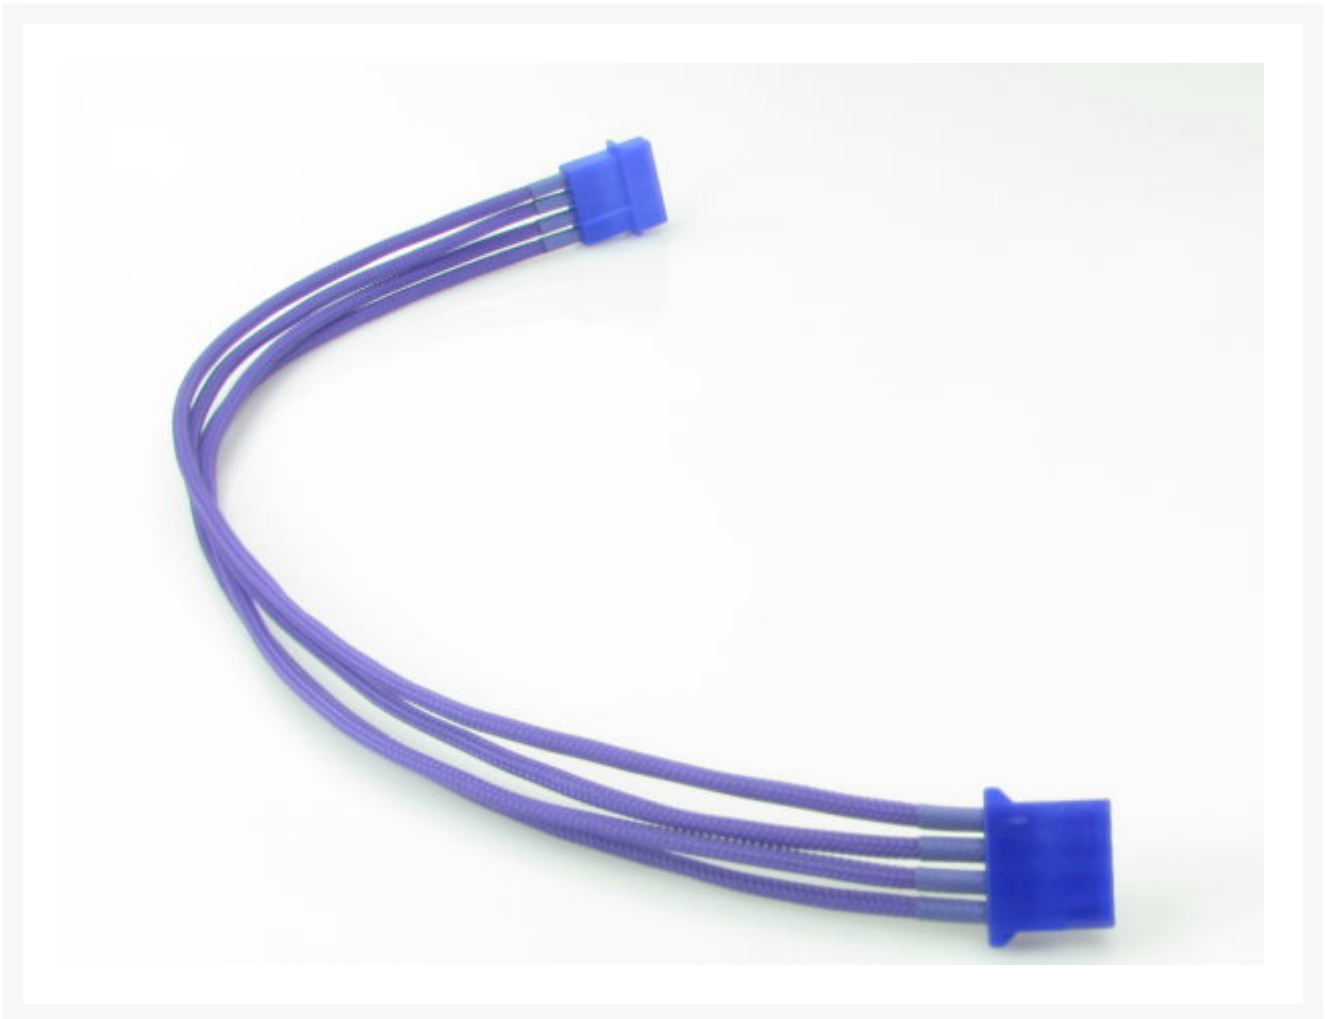

# mod/smart Kobra Cable 4pin Molex Extension - UV Purple - 16 Inch

\$8.95

## Short Description

---

Is your PSU power cable not long enough to reach your components or look down right ghetto? Well look no further than the new Kobra MAX Power Extension Cables. Take your system to the next level of COOL and clean up the inside of your system with style and functionality. Each wire of the extension is carefully dressed with our custom PARACORD nylon braid to provide unprecedented wire coverage

## Description

---

Is your PSU power cable not long enough to reach your components or look down right ghetto? Well look no further than the new Kobra MAX Power Extension Cables. Take your system to the next level of COOL and clean up the inside of your system with style and functionality. Each wire of the extension is carefully dressed with our custom PARACORD nylon braid to provide unprecedented wire coverage with minimal bunching and bulging. Our custom PARACORD also gives you the tightest possible wrap of the wire to give our wires the smallest OD (Outer Dimension). Smaller wires equal more system airflow and less inner case space requirements. Kobra MAX cables are the finest sleeved extension cables you can purchase without feeling frayed. A pair of Kobra Cable Bundlers is included for added wire management!

## Features

---

- Custom PARACORD nylon braid for unprecedented wire coverage. Tightest fit braid for no unsightly bulges.
- End to End braid without heatshrink. Stranded 18 Gauge wire, for excellent bend radius.
- Standard Molex connectors used to ensure 100% compatibility. Provides a professional finished look.
- Only MASS PRODUCED single braid extension cable made in the USA. 3 custom lengths to choose from – 8 inch, 16 inch, and 24 inch.
- Over 30 vibrant colors/color combinations to pick from. Every wire in every extension is tested for proper power transmission.