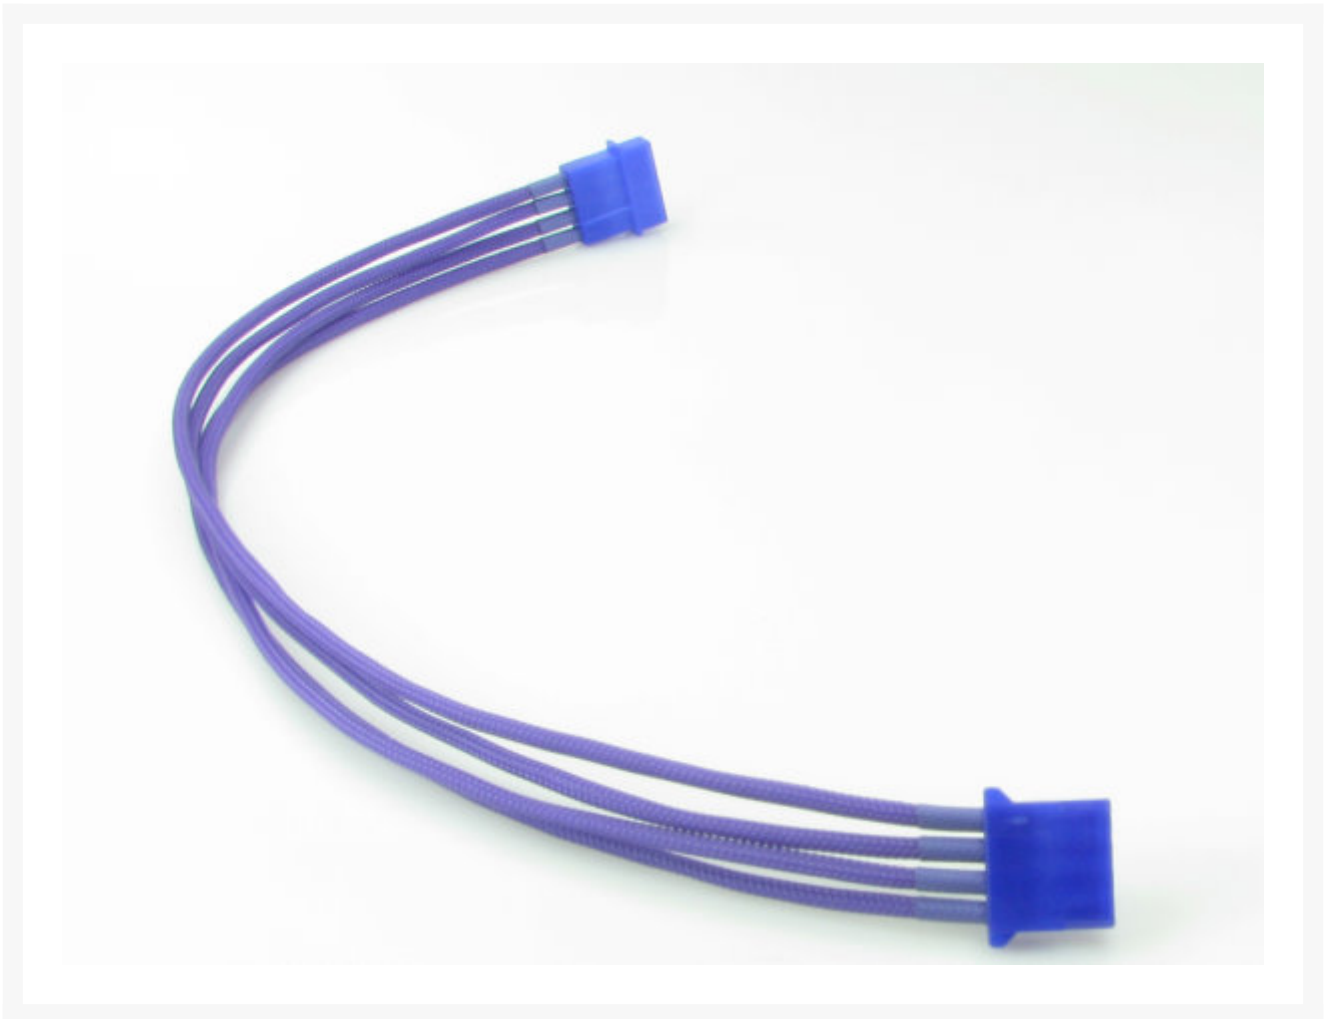

mod/smart

mod/smart Kobra Cable 4pin Molex Extension - UV Purple - 24 Inch

Special Price
\$8.21 was
~~\$10.95~~

Product Images

Short Description

Is your PSU power cable not long enough to reach your components or look down right ghetto? Well look no further than the new Kobra MAX Power Extension Cables. Take your system to the next level of COOL and clean up the inside of your system with style and functionality. Each wire of the extension is carefully dressed with our custom PARACORD nylon braid to provide unprecedented wire coverage

Description

Is your PSU power cable not long enough to reach your components or look down right ghetto? Well look no further than the new Kobra MAX Power Extension Cables. Take your system to the next level of COOL and clean up the inside of your system with style and functionality. Each wire of the extension is carefully dressed with our custom PARACORD nylon braid to provide unprecedented wire coverage with minimal bunching and bulging. Our custom PARACORD also gives you the tightest possible wrap of the wire to give our wires the smallest OD (Outer Dimension). Smaller wires equal more system airflow and less inner case space requirements. Kobra MAX cables are the finest sleeved extension cables you can purchase without feeling frayed. A pair of Kobra Cable Bundlers is included for added wire management!

Features

- Custom PARACORD nylon braid for unprecedented wire coverage. Tightest fit braid for no unsightly bulges.
- End to End braid without heatshrink. Stranded 18 Gauge wire, for excellent bend radius.
- Standard Molex connectors used to ensure 100% compatibility. Provides a professional finished look.
- Only MASS PRODUCED single braid extension cable made in the USA. 3 custom lengths to choose from – 8 inch, 16 inch, and 24 inch.
- Over 30 vibrant colors/color combinations to pick from. Every wire in every extension is tested for proper power transmission.