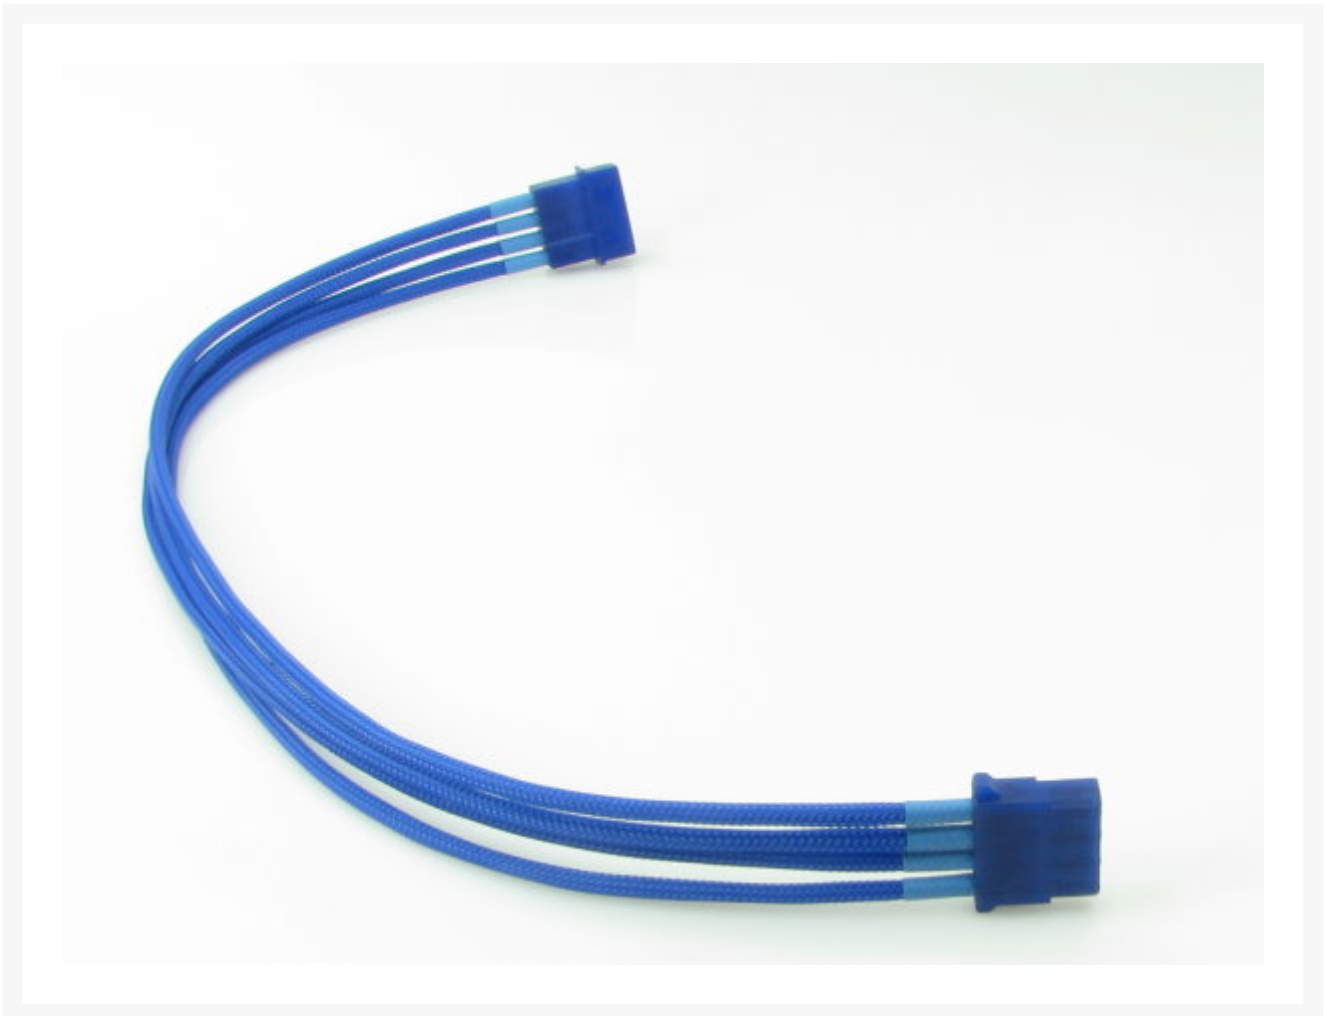

mod/smart mod/smart Kobra Cable  
4pin Molex Extension - UV  
Blue - 16 Inch

Special Price  
**\$6.71** was  
**\$8.95**

Product Images

## Short Description

---

Is your PSU power cable not long enough to reach your components or look down right ghetto? Well look no further than the new Kobra MAX Power Extension Cables. Take your system to the next level of COOL and clean up the inside of your system with style and functionality. Each wire of the extension is carefully dressed with our custom PARACORD nylon braid to provide unprecedented wire coverage.

## Description

---

Is your PSU power cable not long enough to reach your components or look down right ghetto? Well look no further than the new Kobra MAX Power Extension Cables. Take your system to the next level of COOL and clean up the inside of your system with style and functionality. Each wire of the extension is carefully dressed with our custom PARACORD nylon braid to provide unprecedented wire coverage with minimal bunching and bulging. Our custom PARACORD also gives you the tightest possible wrap of the wire to give our wires the smallest OD (Outer Dimension). Smaller wires equal more system airflow and less inner case space requirements. Kobra MAX cables are the finest sleeved extension cables you can purchase without feeling frayed. A pair of Kobra Cable Bundlers is included for added wire management!

## Features

---

- Custom PARACORD nylon braid for unprecedented wire coverage. Tightest fit braid for no unsightly bulges.
- End to End braid without heatshrink. Stranded 18 Gauge wire, for excellent bend radius.
- Standard Molex connectors used to ensure 100% compatibility. Provides a professional finished look.
- Only MASS PRODUCED single braid extension cable made in the USA. 3 custom lengths to choose from – 8 inch, 16 inch, and 24 inch.
- Over 30 vibrant colors/color combinations to pick from. Every wire in every extension is tested for proper power transmission.