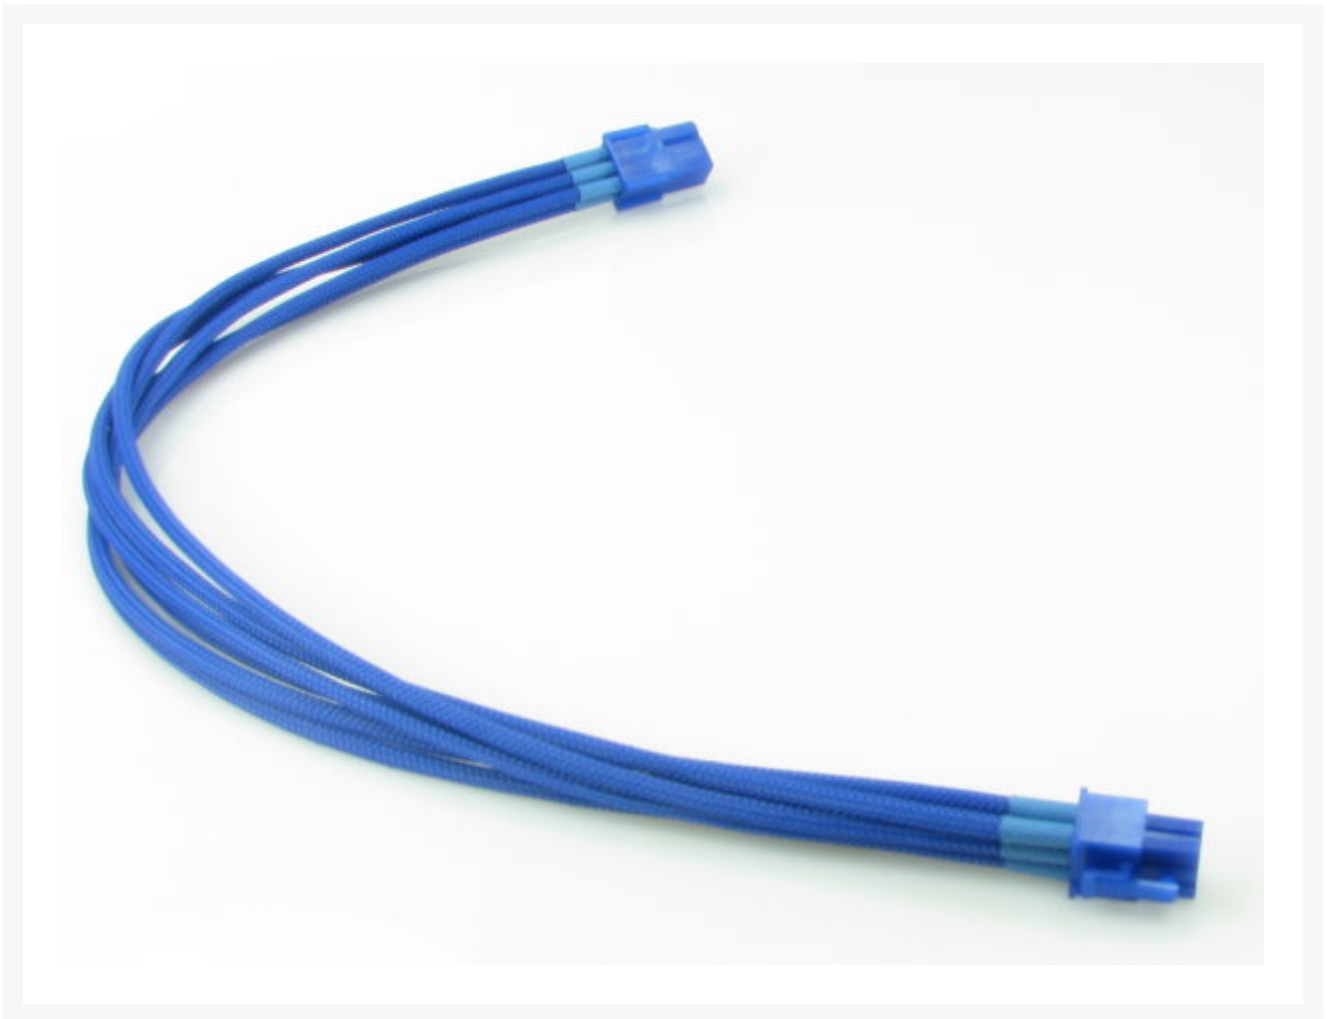

mod/smart

mod/smart Kobra Cable 6pin PCI-E Extension - UV Blue - 24 Inch

Special Price
\$8.96 was
~~\$11.95~~

Product Images

Short Description

Is your PSU power cable not long enough to reach your components or look down right ghetto? Well look no further than the new Kobra MAX Power Extension Cables. Take your system to the next level of COOL and clean up the inside of your system with style and functionality. Each wire of the extension is carefully dressed with our custom PARACORD nylon braid to provide unprecedented wire coverage.

Description

Is your PSU power cable not long enough to reach your components or look down right ghetto? Well look no further than the new Kobra MAX Power Extension Cables. Take your system to the next level of COOL and clean up the inside of your system with style and functionality. Each wire of the extension is carefully dressed with our custom PARACORD nylon braid to provide unprecedented wire coverage.

Features

- Custom PARACORD nylon braid for unprecedented wire coverage. Tightest fit braid for no unsightly bulges.
- End to End braid without heatshrink. Stranded 18 Gauge wire, for excellent bend radius.
- Standard Molex connectors used to ensure 100% compatibility. Provides a professional finished look.
- Only MASS PRODUCED single braid extension cable made in the USA. 3 custom lengths to choose from – 8 inch, 16 inch, and 24 inch.
- Over 30 vibrant colors/color combinations to pick from. Every wire in every extension is tested for proper power transmission.

Additional Information

Brand	Mod/Smart
SKU	KBRA-VGAT6-24X-UVB-D
Weight	0.1000
Color	UV Blue
Cable Type	PSU VGA PCIe 6-Pin Extension
Length	24"
Special Price	\$8.96