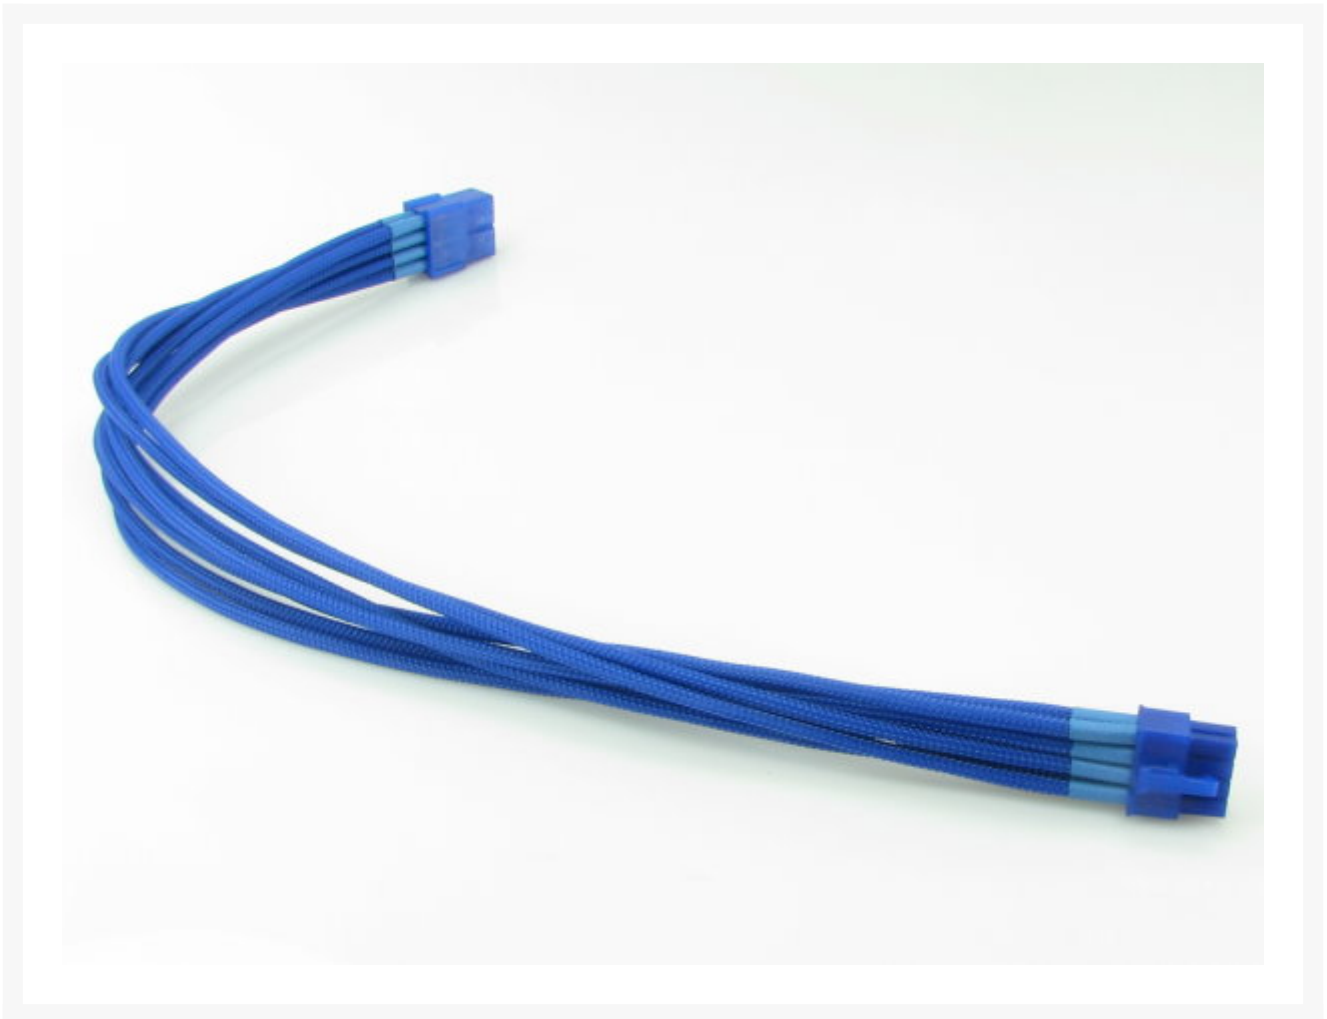

mod/smart

mod/smart Kobra Cable 8pin PCI-E Extension - UV Blue - 24 Inch

Special Price
\$10.46 was
~~\$13.95~~

Product Images

Short Description

Is your PSU power cable not long enough to reach your components or look down right ghetto? Well look no further than the new Kobra MAX Power Extension Cables. Take your system to the next level of COOL and clean up the inside of your system with style and functionality. Each wire of the extension is carefully dressed with our custom PARACORD nylon braid to provide unprecedented wire coverage.

Description

Is your PSU power cable not long enough to reach your components or look down right ghetto? Well look no further than the new Kobra MAX Power Extension Cables. Take your system to the next level of COOL and clean up the inside of your system with style and functionality. Each wire of the extension is carefully dressed with our custom PARACORD nylon braid to provide unprecedented wire coverage.

Features

- Custom PARACORD nylon braid for unprecedented wire coverage. Tightest fit braid for no unsightly bulges.
- End to End braid without heatshrink. Stranded 18 Gauge wire, for excellent bend radius.
- Standard Molex connectors used to ensure 100% compatibility. Provides a professional finished look.
- Only MASS PRODUCED single braid extension cable made in the USA. 3 custom lengths to choose from – 8 inch, 16 inch, and 24 inch.
- Over 30 vibrant colors/color combinations to pick from. Every wire in every extension is tested for proper power transmission.

Additional Information

Brand	Mod/Smart
SKU	KBRA-VGA8-24X-UVB-D
Weight	0.1000
Color	UV Blue
Cable Type	PSU VGA PCIe 8-Pin Extension
Length	24"
Special Price	\$10.46