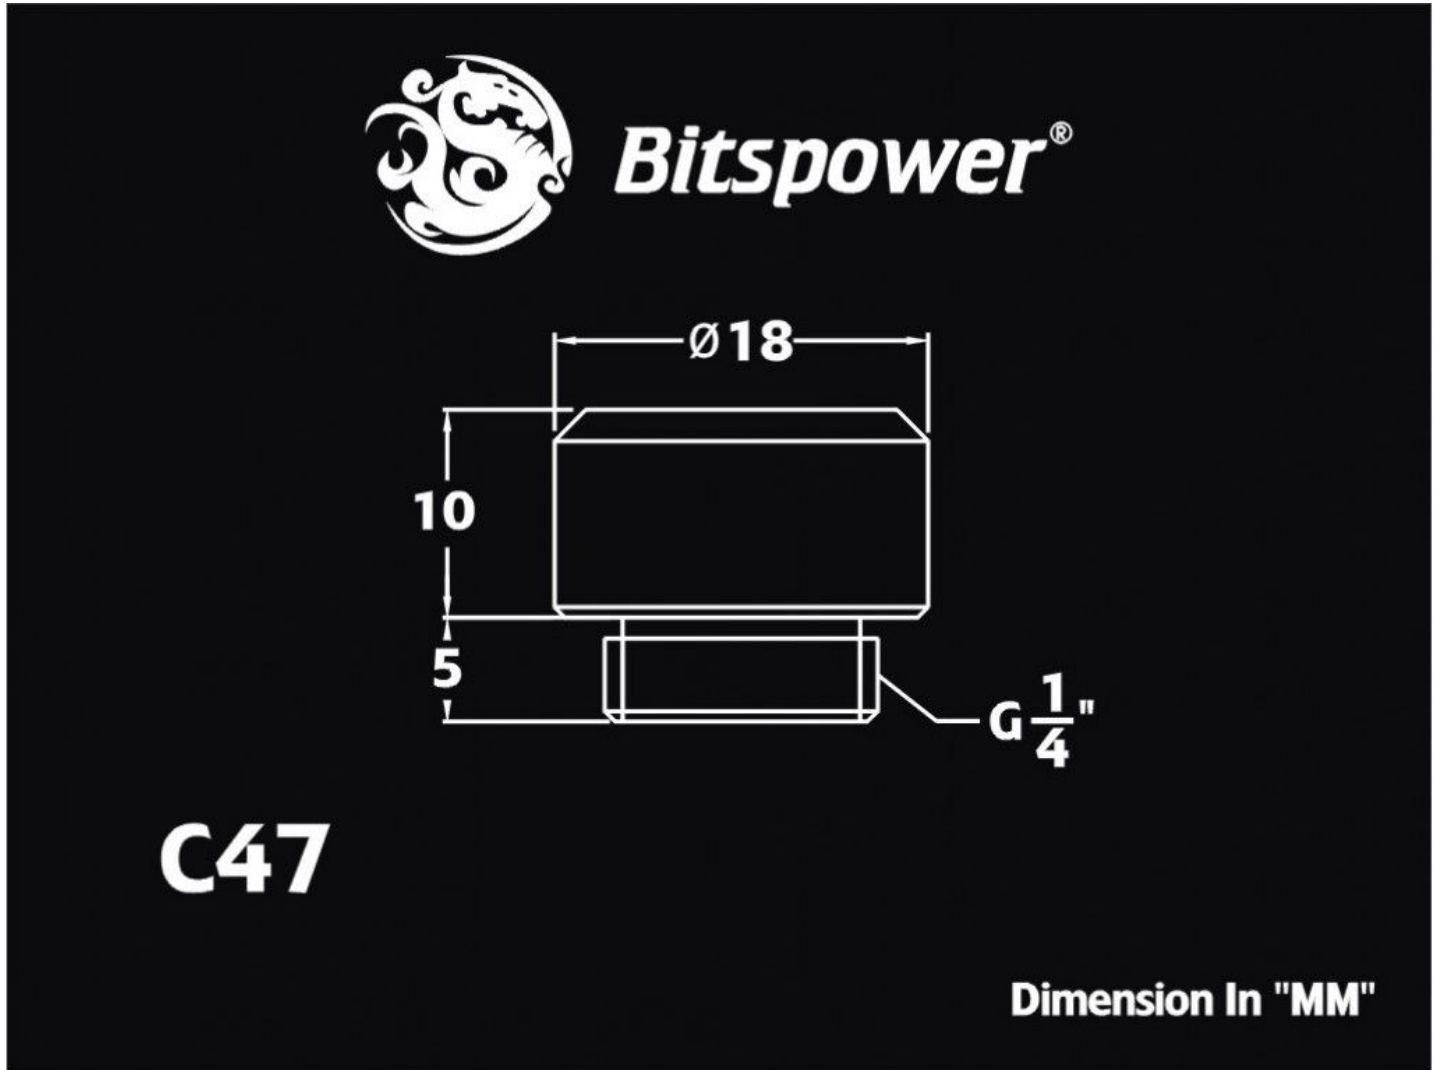

## Specifications

---

Specifications:

- Thread: G1/4"
- Thread Length: 5mm
- Includes 2 fittings!
- For 10mm ID/12mm OD hard tubing (Crystal Link Tube Series)

Diagram: