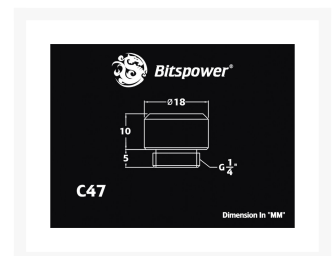


 **Bitspower BP-DBRWP-C47 G1/4" Deep Bold Red Multi-Link Adapter- Set of 2**

Special Price  
**\$10.16** was  
**\$11.95**

Product Images

Short Description

The Bitspower G1/4" Multi-Link hard tube adapters. Bitspower offers a simple way to make SLI/Cross-fire link

in a easy and reliable way. The C47 standard size connectors and the C48 the mini version are the perfect way to connect your VGA water blocks in SLI. This is definitely the best way to make link between VGA Blocks which is very different from the past. You can see color of coolant pass through your VGA Block! Includes 2 pieces!

## Description

---

The Bitspower G1/4" Multi-Link hard tube adapters. Bitspower offers a simple way to make SLI/Cross-fire link in a easy and reliable way. The C47 standard size connectors and the C48 the mini version are the perfect way to connect your VGA water blocks in SLI. This is definitely the best way to make link between VGA Blocks which is very different from the past. You can see color of coolant pass through your VGA Block! Includes 2 pieces!

## Specifications

---

Specifications:

- Thread: G1/4"
- Thread Length: 5mm
- Includes 2 fittings!
- For 10mm ID/12mm OD hard tubing (Crystal Link Tube Series)

Diagram: