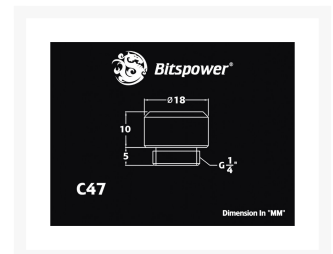

 **Bitspower BP-DBRWP-C47 G1/4" Deep Bold Red Multi-Link Adapter- Set of 2**

Special Price  
**\$10.16** was  
**\$11.95**

Product Images

Short Description

The Bitspower G1/4" Multi-Link hard tube adapters. Bitspower offers a simple way to make SLI/Cross-fire link

in a easy and reliable way. The C47 standard size connectors and the C48 the mini version are the perfect way to connect your VGA water blocks in SLI. This is definitely the best way to make link between VGA Blocks which is very different from the past. You can see color of coolant pass through your VGA Block! Includes 2 pieces!

## Description

---

The Bitspower G1/4" Multi-Link hard tube adapters. Bitspower offers a simple way to make SLI/Cross-fire link in a easy and reliable way. The C47 standard size connectors and the C48 the mini version are the perfect way to connect your VGA water blocks in SLI. This is definitely the best way to make link between VGA Blocks which is very different from the past. You can see color of coolant pass through your VGA Block! Includes 2 pieces!

## Specifications

---

Specifications:

- Thread: G1/4"
- Thread Length: 5mm
- Includes 2 fittings!
- For 10mm ID/12mm OD hard tubing (Crystal Link Tube Series)

Diagram: