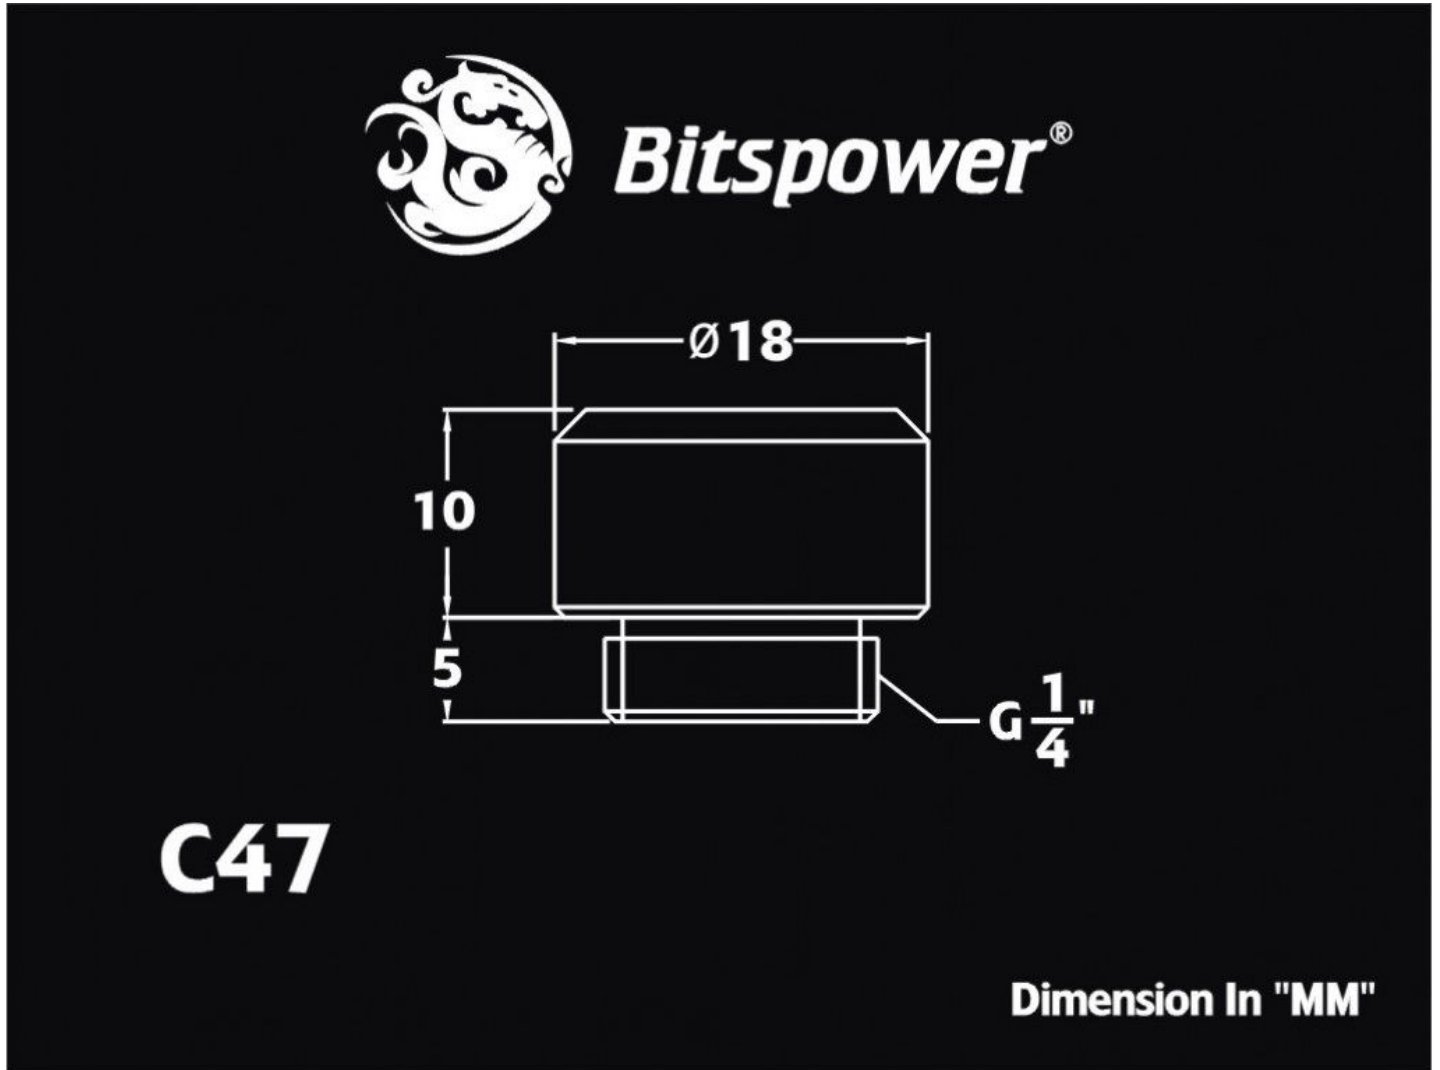

## Description

---

The Bitspower G1/4" Multi-Link hard tube adapters. Bitspower offers a simple way to make SLI/Cross-fire link in a easy and reliable way. The C47 standard size connectors and the C48 the mini version are the perfect way to connect your VGA water blocks in SLI. This is definitely the best way to make link between VGA Blocks which is very different from the past. You can see color of coolant pass through your VGA Block! Includes 2 pieces!

## Specifications

---

Specifications:

- Thread: G1/4"
- Thread Length: 5mm
- Includes 2 fittings!
- For 10mm ID/12mm OD hard tubing (Crystal Link Tube Series)

Diagram: