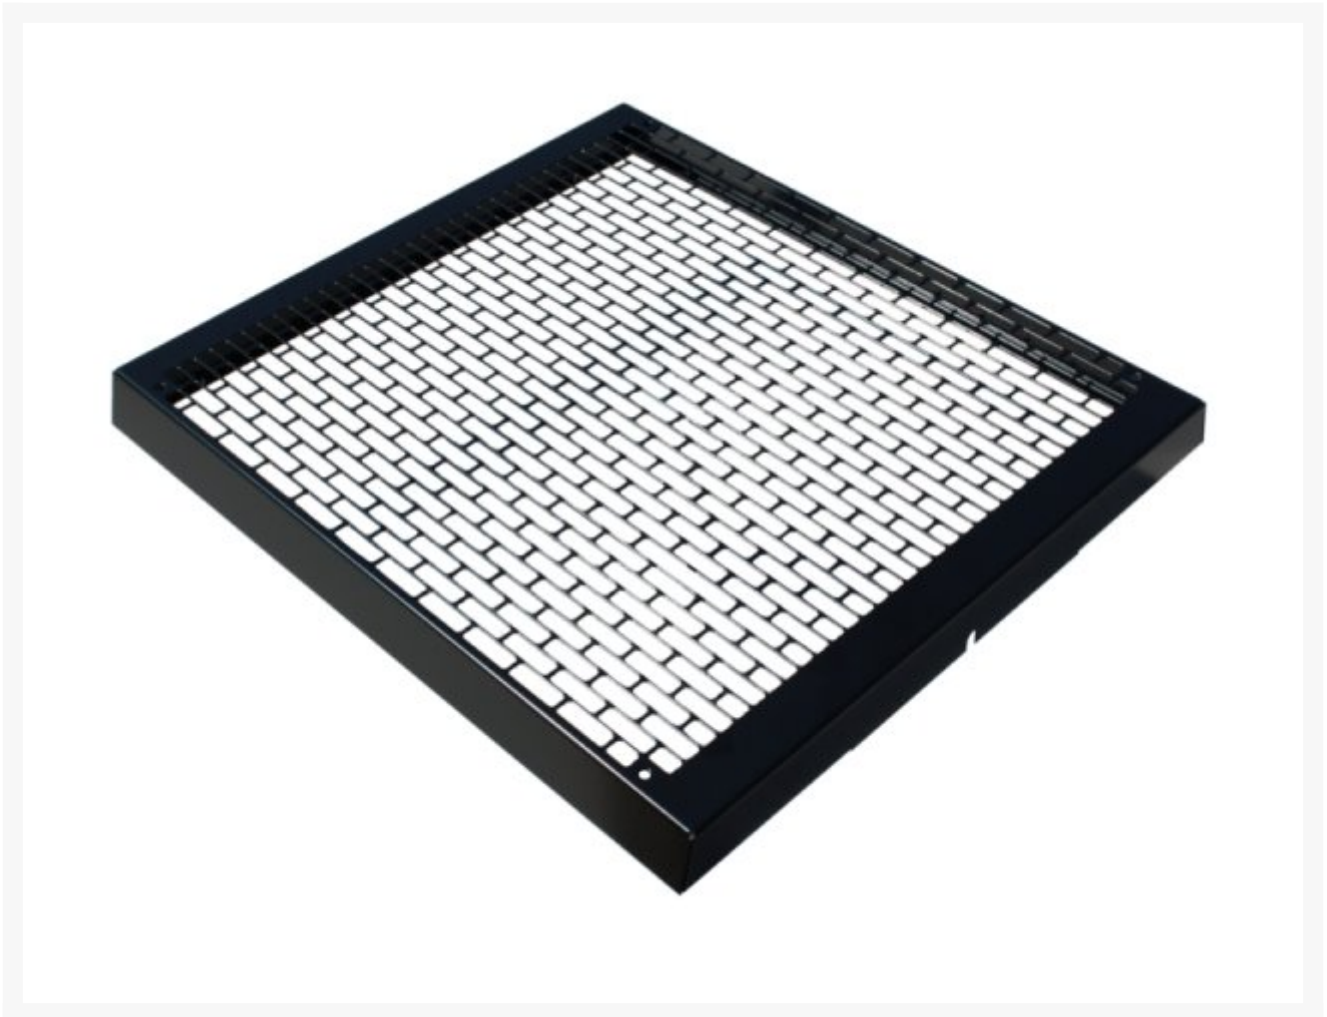

WATERCOOL

Watercool MO-RA3 420 Blende Classic - Black

\$49.95

Product Images

Short Description

The fan screen dressed in an elegant manner, the fan mounted and cables. Also offered optional fan control is obscured by the

aperture. The panel completely encloses one side of the radiator.

Description

The fan screen dressed in an elegant manner, the fan mounted and cables. Also offered optional fan control is obscured by the aperture. The panel completely encloses one side of the radiator.

Compatible with all MO-RA3 LT PRO and radiators in the layout 420 (9x140).

Specifications

Technical data:

Material: sheet steel

External dimensions (L x W x H): 473 x 428 x 27mm

Weight: ca.500g

Finish: Black

Compatible: MO-RA3 9x140

Delivery:

MO-420 1x RA3 Classic black hood

1x Mounting materials

Additional Information

Brand	Watercool
SKU	WC-22151
Weight	3.0000
Color	Black
Radiator Size	1260 (9x140mm)
Radiator Accessory Type	Screen
Material	Steel