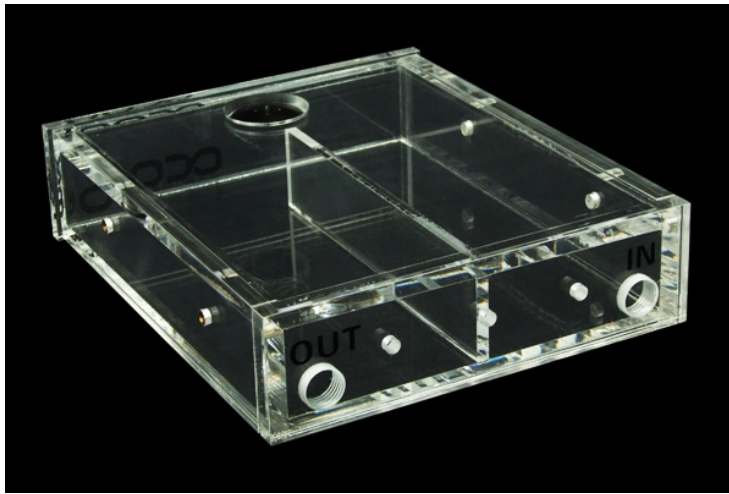

Alphacool Repack Single Bayres 5,25" Version 2 - Clear

\$26.95

Product Images

Short Description

Alphacool's clear reservoir generation, straightforward yet truly stunning design and functionality. Show what you have in your system: An amazing watercooling system! These reservoirs are perfect to put it to display.

The transparent front allows a direct view of the flowing coolant. Whether you choose the large reservoir for two 5.25" drive bays or the more compact model for one 5.25" drive bay you will always receive an exceptional product which will support your cooling concept.

The coolant is the lifeline of your cooling system and will be visible in the front of the case with this reservoir. The reservoirs even provide the possibility for integration of an individual lighting concept: The large reservoir has four and the smaller one three pre-drilled 5mm LED holes to put on an exceptional light show in your system. Two of the four LEDs in the larger reservoir and one of the three in the smaller one shine onto the separating Plexi plate in the middle of the reservoir to provide a more even light distribution, the other LEDs light up the coolant directly.

This reservoir will look truly great in the front of your case!

The design of the reservoir is also well thought through. The Plexi is extra-strong and very thick which further aids the stability and durability of the reservoir. A separating plate is integrated in the middle of the reservoir to force the coolant to flow through the whole of the reservoir for better mixing. The filling opening, sealed with a black nickel cross-slotted 3/8" screw plug, is integrated in the front third of the reservoir. By simply pulling out the reservoir the system can be filled. This process is made even easier when using a Fillport!