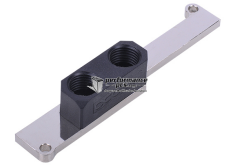

Product Images

Short Description

Alphacool's clear reservoir generation, straightforward yet truly stunning design and functionality. Show what you have in your system: An amazing watercooling system! These reservoirs are perfect to put it to display.