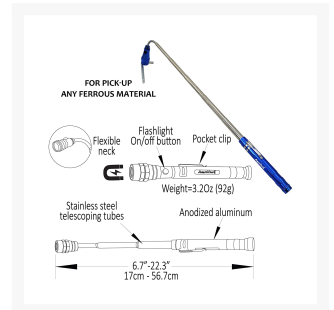

Technicians Deluxe LED Telescoping Flashlight w/Magnetic Tip

\$9.95

Product Images

Short Description

A must have tool for system builders and modders!

Just pull the tip of this telescoping flashlight out a bit to activate the bright white LED. The end can be extended 22" to illuminate hard-to-reach areas. Retrieve lost screws and other metal bits with the strong magnet built into the tip. Requires 4 x LR44 batteries, included.

Description

A must have tool for system builders and modders!

Just pull the tip of this telescoping flashlight out a bit to activate the bright white LED. The end can be extended 22" to illuminate hard-to-reach areas. Retrieve lost screws and other metal bits with the strong magnet built into the tip. Requires 4 x LR44 batteries, included.

Extendable & Flexible

- This telescoping magnetic pickup tool comes with an extendable stem (adjustable from 6.7-22.3"), 360 Deg. rotatable flexible neck, magnetic head for picking up ferrous materials.
- Strong Magnet: This magnetic torch picks up to 3lb, with a compact size of 6.7" and a clip, it can be easily carried in toolbox, glove compartment, suitcase, backpack or pocket. The telescopic rod can be extended up to 22 Inch, helps you to pick up dropped washers, screws, nuts, bolts in your motor room or staple puller in your office when you need a third hand.
- A Must-have Tool for Mechanics: The bright LED flashlight helps you to find the tiny stuffs such as screws in dark and narrow environment. Perfect for mechanic work, suitable for commercial and residential places. It's constructed of military grade aluminum alloy, weather proof and shockproof. Versatile and perfect for camping, traveling, boating, fishing, and roadside emergencies.

Features

Features:

Specifications

- Length: 6 1/2" to 26 1/8"
- Diameter: 3/8"
- LEDs: 1
- Modes: 1
- Color: Cool white
- Power: 3 LR41 button cell batteries

Additional Information

SKU	TELE-FLASHLIGHT
Weight	0.5000
Tool Type	Technicians Tools