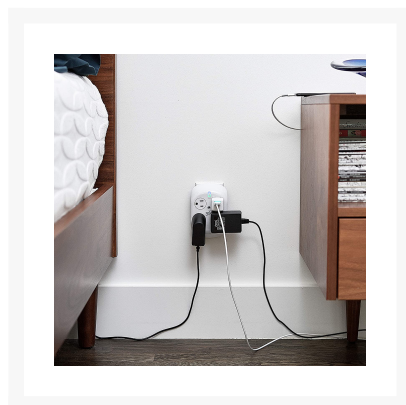

# 360 Electrical 36036 Revolve Surge Protector with 4 Rotating Outlets

\$24.95

- ▶ **4 OUTLETS ROTATE 360°**  
to fit large plugs
- ▶ **918 JOULES**  
protect your sensitive electronics  
from surges
- ▶ **PLUG AND TURN SYSTEM**  
powers devices even during  
rotation
- ▶ **MOUNTING SCREW**  
provides secure attachment  
to your wall