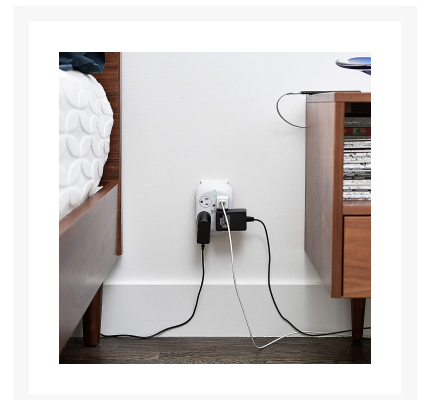

- **4 OUTLETS ROTATE 360°**
  to fit large plugs
- **918 JOULES**
  protect your sensitive electronics
  from surges
- **PLUG AND TURN SYSTEM**
  powers devices even during
  rotation
- **MOUNTING SCREW**
  provides secure attachment
  to your wall

A small version of the surge protector with callout lines pointing to the rotating outlets, the 918 Joules surge protection rating, the plug and turn system, and the mounting screw.