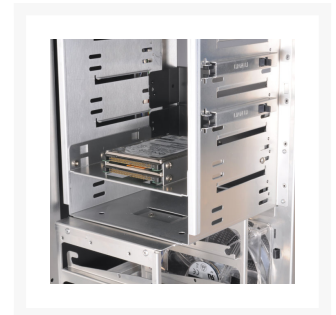

# Lian Li HD-520X BLACK Internal 2.5" HDD/ SDD Mounting Kit -for 5.25" Bay

\$14.95

## Description

New Lian Li HD-520X(All Black) Internal 2.5" HDD/SDD Mounting Kit converts one 5.25" bay to two 2.5" bays.

- Aluminum structure
- Designed for most the case which has 5.25" bay
- 145mm x 125mm x 25mm ( W, D, H)