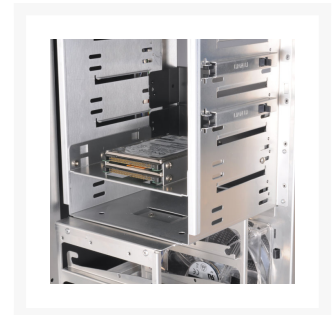

Lian Li HD-520X BLACK Internal 2.5" HDD/ SDD Mounting Kit -for 5.25" Bay

\$14.95

Product Images

Short Description

New Lian Li HD-520X(All Black) Internal 2.5" HDD/SDD Mounting Kit converts one 5.25" bay to two 2.5" bays.

Description

New Lian Li HD-520X(All Black) Internal 2.5" HDD/SSD Mounting Kit converts one 5.25" bay to two 2.5" bays.

- Aluminum structure
- Designed for most the case which has 5.25" bay
- 145mm x 125mm x 25mm (W, D, H)