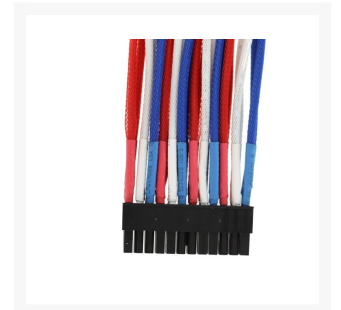

Performance-PCs Custom Color Mix Single Braid Cable Series - Patriotic

\$8.95

Product Images

Short Description

Need to clean up the inside of your system with style and functionality? Need your PSU cable to be a tad bit longer for that new "Monster case" you just built? Well look no further than the new PPCS Custom Color Single Braid Cable Series. These cables are the finest sleeved extension cables you can purchase without feeling frayed.

Description

Product Details:

Need to clean up the inside of your system with style and functionality? Need your PSU cable to be a tad bit longer for that new "Monster case" you just built? Well look no further than the new PPCS Custom Color Single Braid Cable Series. These cables are the finest sleeved extension cables you can purchase without feeling frayed.

Now all your extension and adapter cables are available factory sleeved in colors single braid style! These cables are 8- 24 in length and have all color connectors!

This cable series offers factory sleeved wires where we make some unique color mixes so that you have something **BETTER** than your peers! If you are a connoisseur of beautifully crafted cables and superior wire management then these are the cables for you! Choose from the the types of cable you need from the options below!

Additional Information

Brand	PPCS
SKU	CABLE-UNI-SLEEVE-PAT
Weight	0.4000
Cable Type	Custom Made