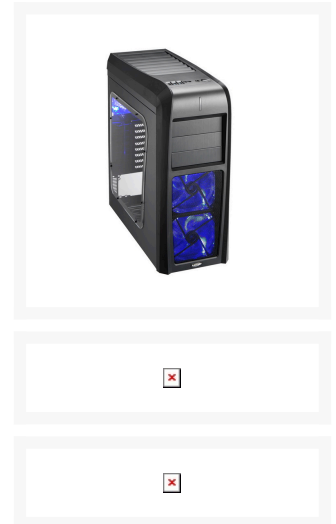

LIAN LI Lancool First Knight PC-K63 Black Mid-Tower Case w/ Window, ATX - Black

$129.95

Product Images