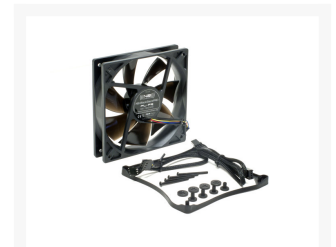

Noiseblocker NB-BlackSilentPro PLPS 120mm x 25mm Ultra Quiet PWM Fan - 600-1500 RPM

\$18.75

Product Images

Short Description

The Noiseblocker NB-BlackSilentPro premium fan Series based on the frame of the NB-BlackSilentFan, the electronic NB-EKA Plus and the bearing NB-NanoSLI and is also based on the High End Series NB-Multiframe. The BlackSilentPro Series comes with 2 length fan connector wires. One is 200mm for shorter applications and the second is 450mm+ for reaching across full tower chassis ect.

Description

The Noiseblocker NB-BlackSilentPro premium fan Series based on the frame of the NB-BlackSilentFan, the electronic NB-EKA Plus and the bearing NB-NanoSLI and is also based on the High End Series NB-Multiframe.

The BlackSilentPro Series comes with 2 length fan connector wires. One is 200mm for shorter applications and the second is 450mm+ for reaching across full tower chassis ect. The new developed mounting set incl. the "NB-Silentframe" with the complement rubber part and the long screws with knurled nuts for tool-free assembly is also included.

Features

- Original ((Noiseblocker)) Quality
- extreme silent, reliable and fail-proof
- cable management
- sleeved cable 20 + 50cm
- mounting set "vibration free"
- silentframe silicon frame / gasket + knurled nut
- gasket for more pressure e.g for radiator etc.
- perfect sealing for more air pressure
- nearly no impulse noise by NB-EKAPlus Drive
- nearly noiseless NB-NanoSLI bearing
- start voltage 6V
- auto restart Function
- cool design black foggy / glossy transparent