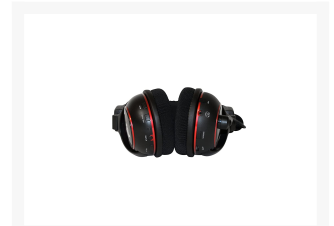

Turtle Beach Ear Force PX5 Wireless Headset Dolby 7.1 Surround Sound with Bluetooth

Special Price
\$164.96 was
~~\$219.95~~

Product Images

HEADSET

- Soft, fabric mesh ear cushions for hours of comfortable play
- Removable Microphone with Adjustable Boom
- Adjustable fabric mesh under headband
- Cushioned, adjustable headband
- Main Power Button with LED Indicator

EAR CUPS

- Game Volume Control
- Bluetooth Volume Control
- Bluetooth Multi-Function Button
- Bluetooth LED Indicator
- Mic Mute Button
- Main (Main Preset Button)
- Presets Button
- XBOX Controller Jack
- USB Input

TRANSMITTER

- Power/Pairing LED Indicator
- Digital Input LED Indicator
- Dolby ProLogic LED Indicator
- Dolby Digital Surround Sound LED Indicator
- Dolby Bass Boost LED Indicator
- Master Headphone Volume Control and Output Jack
- Digital Output
- Digital Input
- Line In (Stereo analog input)
- Line In Volume Control
- Power Switch
- Power Socket

The PX5 is also the first headset to incorporate dual radios—one for immersive, Dolby Digital surround sound game audio and

another for chat on the PlayStation Network via Bluetooth. The Bluetooth feature also supports stereo audio streaming for listening to music while playing a game and can also be used to accept phone calls while playing the game.