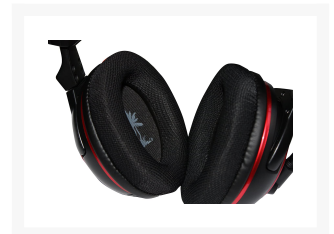

Turtle Beach Ear Force PX5 Wireless Headset Dolby 7.1 Surround Sound with Bluetooth

Special Price
\$164.96 was
~~\$219.95~~

Product Images

HEADSET

- Soft, fabric mesh ear cushions for hours of comfortable play
- Removable Microphone with Adjustable Boom
- Adjustable fabric mesh under headband
- Cushioned, adjustable headband
- Main Power Button with LED Indicator

EAR CUPS

- Game Volume Control
- Bluetooth Volume Control
- Bluetooth Multi-Function Button
- Bluetooth LED Indicator
- Mic Mute Button
- Main (Main Preset Button)
- Presets Button
- XBOX Controller Jack
- USB Input

The PX5 is also the first headset to incorporate dual radios—one for immersive, Dolby Digital surround sound game audio and

another for chat on the PlayStation Network via Bluetooth. The Bluetooth feature also supports stereo audio streaming for listening to music while playing a game and can also be used to accept phone calls while playing the game.