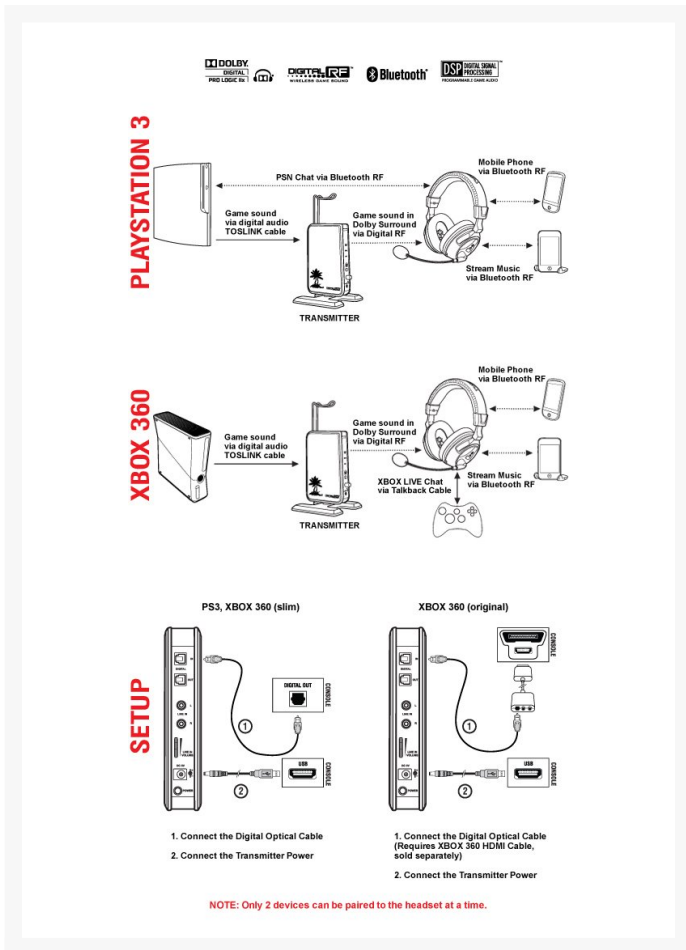

EAR CUPS

- Game Volume Control
- Bluetooth Volume Control
- Bluetooth Multi-Function Button
- Bluetooth LED Indicator
- Mic Mute Button
- Main (Main Preset Button)
- Presets Button
- XBOX Controller Jack
- USB Input

TRANSMITTER

- Power/Pairing LED Indicator
- Digital Input LED Indicator
- Dolby ProLogic LED Indicator
- Dolby Digital Surround Sound LED Indicator
- Dolby Bass Boost LED Indicator
- Master Headphone Volume Control and Output Jack
- Digital Output
- Digital Input
- Line In (Stereo analog input)
- Line In Volume Control
- Power Switch
- Power Socket