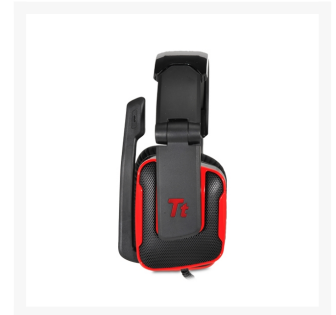

Thermaltake eSPORTS SHOCK One Professional Over-Ear Gaming Headset - Noise-Canceling Mic

\$94.99

Product Images

Short Description

Tt eSPORTS HT-SHO001EC Shock One Professional Over-Ear Gaming Headset

Featuring 5.1 DTS Virtual Surround Sound matched with a noise canceling microphone, the Tt eSPORTS HT-SHO001EC Shock One Professional Over-Ear Gaming Headset may just be the perfect solution for any gaming champion. The Tt eSPORTS HT-SHO001EC Shock One Professional Over-Ear Gaming Headset has all the right ingredients,

Description

Product Details:

Tt eSPORTS HT-SHO001EC Shock One Professional Over-Ear Gaming Headset

Featuring 5.1 DTS Virtual Surround Sound matched with a noise canceling microphone, the Tt eSPORTS HT-SHO001EC Shock One Professional Over-Ear Gaming Headset may just be the perfect solution for any gaming champion. The Tt eSPORTS HT-SHO001EC Shock One Professional Over-Ear Gaming Headset has all the right ingredients, boasting dynamic 40mm speaker drivers, an in-line control box for instant gaming sound control, and, finally, the GUI-Unique graphical user's interface to customize different gaming categories. As far as physical convenience goes, the Tt eSPORTS HT-SHO001EC Shock One Professional Over-Ear Gaming Headset offers 10 levels of headband adjustment for a perfect fit on any head and two pairs of ear-pad cushions made of Protein leather for excellent ventilation as well as noise isolation. Be prepared for your next battle.

Specifications

Specifications:

General Specs

Color: Red
Black

Style: Over-Ear

Accessories: In-Line Volume
With Microphone
Cushions, Sleeves, Parts

Shop by Use: Gaming

Plug: USB