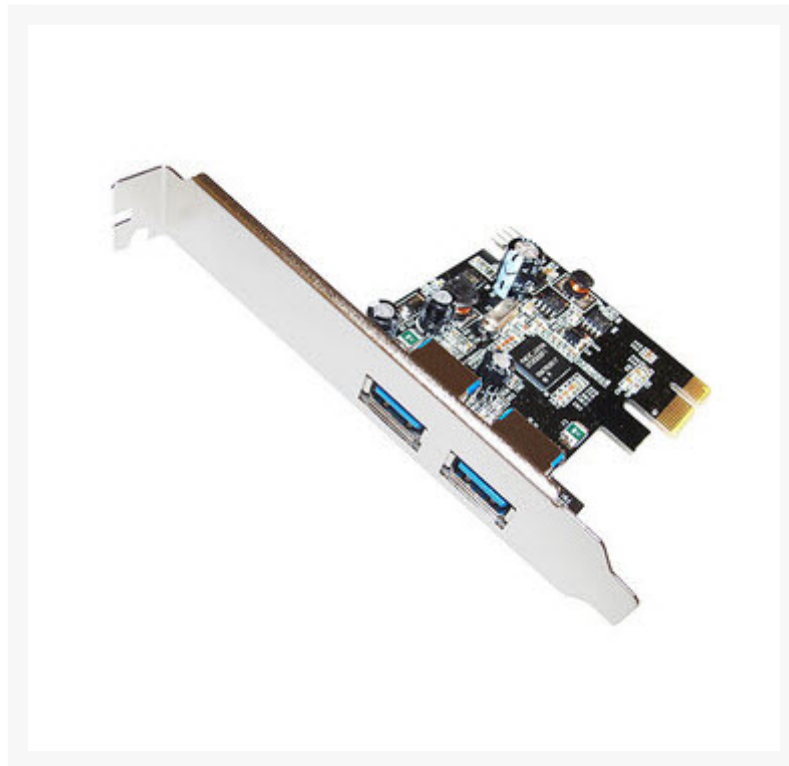

Sabrent PCIX-USB3 2-Port USB 3.0 PCIe Card - 2x External USB

\$29.00

Product Images

Short Description

Product Details:

Sabrent PCIX-USB3 2-Port USB 3.0 PCIe Card

Upgrade your desktop computer to SuperSpeed USB 3.0 with our new Sabrent PCIX-USB3 2-Port USB 3.0 PCIe Card. With the Sabrent PCIX-USB3 2-Port USB 3.0 PCIe Card, now you can transfer files, photos, and videos at blazing speeds of up to 5Gbps! And Backups are faster than ever. The Sabrent PCIX-USB3 2-Port USB 3.0 PCIe Card is fully reverse compatible so you can still run make use of your USB 2.0 devices.

Features:

- USB 3.0 interface (10x faster than USB 2.0)
- Supports 2-USB 3.0 Type-A-ports
- Compliant with PCI-Express revision 1.0a
- Backward compatible to USB 2.0 & USB 1.1 specification
- Data transfer rate: up to 5Gbps
- Fully Plug&Play
- Supports Hot-Swap: Plug & Play Devices Without Rebooting
- Requires 15-pin SATA Power Connector

Specifications:

Sabrent PCIX-USB3 2-Port USB 3.0 PCIe Card

- Interface Card Type: USB 3.0

- Interface: PCI

- Number of Ports: 2

Description

Product Details:

Sabrent PCIX-USB3 2-Port USB 3.0 PCIe Card

Upgrade your desktop computer to SuperSpeed USB 3.0 with our new Sabrent PCIX-USB3 2-Port USB 3.0 PCIe Card. With the Sabrent PCIX-USB3 2-Port USB 3.0 PCIe Card, now you can transfer files, photos, and videos at blazing speeds of up to 5Gbps! And Backups are faster than ever. The Sabrent PCIX-USB3 2-Port USB 3.0 PCIe Card is fully reverse compatible so you can still run make use of your USB 2.0 devices.