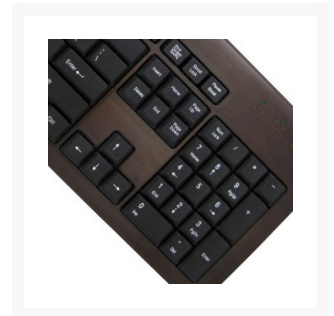

Bamboo Custom Carved Designer Keyboard

Special Price
\$18.71 was
\$24.95

Product Images

Short Description

A revolutionary new 'green product' that is expressly created with the eco-conscious consumer in mind is the Impecca Designer Keyboard. With a base that is hand-carved from 100% natural biodegradable bamboo material, the well-designed all-the-range KBB103 promises to be the perfect accessory to any computer. This earth-friendly keyboard connects via USB port and is compatible with win2000/XP/Vista/Windows7/MAC.

Description

A revolutionary new 'green product' that is expressly created with the eco-conscious consumer in mind is the Impecca Designer

Keyboard. With a base that is hand-carved from 100% natural biodegradable bamboo material, the well-designed all-the-rage KBB103 promises to be the perfect accessory to any computer. This earth-friendly keyboard connects via USB port and is compatible with win2000/XP/Vista/Windows7/MAC.

Features

- Revolutionary new green product
- Biodegradable and environmental friendly
- Base made out of 100% natural bamboo
- Unique, elegant, and trendy
- Keyboard connects via USB port
- Compatible with win2000/XP/Vista/Windows7/MAC

Additional Information

SKU	KBB102
Weight	3.0000
Color	Brown
Connection Type	USB
Keyboard Style	Non-illuminated
Special Price	\$18.71