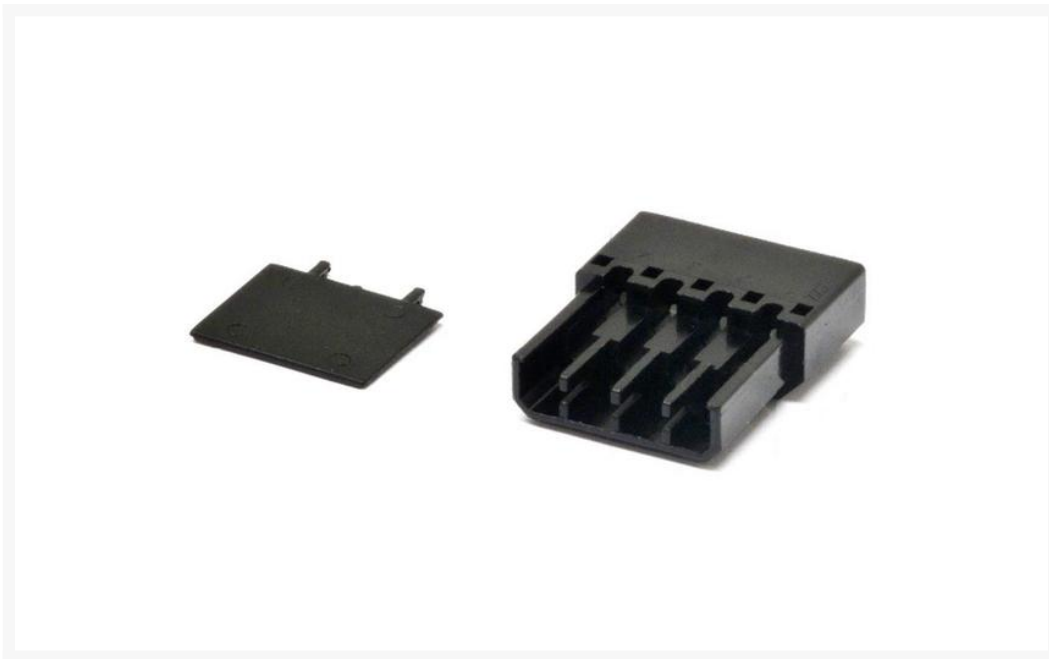

 mod/smart 4-pin Male /  
Female Pass-Thru  
Connector - Black

\$1.00

Product Images

Short Description

mod/smart 4-pin Male / Female Pass-Thru Connector - Black

Description

mod/smart 4-pin Male / Female Pass-Thru Connector - Black

Tired of those plain white power supply connectors? Want to change over not only the molex but EVERY single connector on your power supply?

This is a pas-thru molex connector. Note that the pins are not included but available as option.

## Additional Information

---

Brand	Mod/Smart
SKU	M-MLT-4PT4M-BK
Weight	0.0100
Color	Black
Connector Type	4-Pin Molex
Gender	Male/Female Set
Pins	4
Material	Plastic