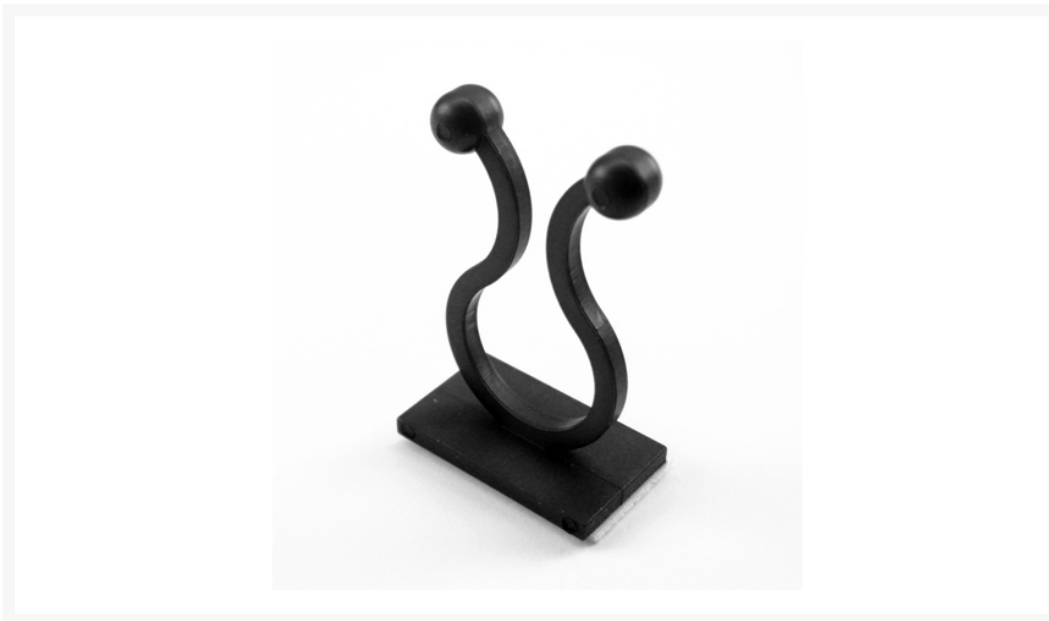

# ae Premium Twist Lock Mount 1 Inch -

\$0.99

## Short Description

Premium Twist Lock Mounts offer a fast and economical way to securely position, route and mount wire, cable, or tubing. featuring a twist lock closure so wires can be removed after assembly if desired. No holes to drill or screws to turn because this Lock Mount is backed with polyethylene foam tape that is extremely easy to install just peel and stick.

## Description

Premium Twist Lock Mounts offer a fast and economical way to securely position, route and mount wire, cable, or tubing. featuring a twist lock closure so wires can be removed after assembly if desired. No holes to drill or screws to turn because this Lock Mount is backed with polyethylene foam tape that is extremely easy to install just peel and stick. The Twist Lock Mount also provides

excellent conform-ability, high temperature and solvent resistance, in addition to a high ultimate bond strength. The reusable Twist Lock Mount is molded to be tough and resilient.

Installation Note: The mounting surface should be smooth, clean, and dry to insure a secure adhesion.