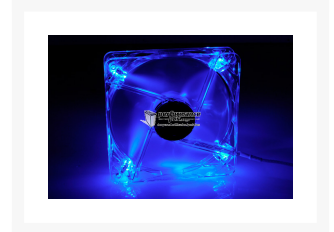

Phobya G-Silent 12 1500rpm Blue LED Fan (120x120x25mm)

\$10.99

Product Images

Short Description

Product Details:

Phobya's latest marvel of cooling Technology!

A fan of both Silent lovers and friends of the performance-optimized system addresses is an absolute novelty in the cooler segment. But this split and still have more talent than fans of other pale with fear, "Fear it!"

The look is another point which takes in addition to functionality, a high weighting. Red Wings leaves with elegant black frame to create the completely matte look, with red LEDs inside an eye-catcher in the system where each user can say to himself: This fan is a good choice!