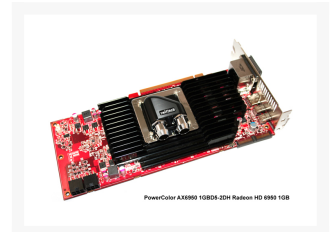

# Swiftech Heatsink ATI Radeon HD 6870 & 6950 Series Reference Design

Special Price  
**\$12.48** was  
**\$28.95**

## Short Description

---

The HD6900 heatsink is designed to cool surface mount components (memory, and mosfets) on ATI Radeon™ HD 6950 as well as HD 6870 Series reference design graphics cards which Brand Models are listed hereafter. The Heatsink is designed to be installed in conjunction with our MCW60, MCW80 and MCW82 VGA waterblocks.

## Description

---

The HD6900 heatsink is designed to cool surface mount components (memory, and mosfets) on ATI Radeon™ HD 6950 as well as HD 6870 Series reference design graphics cards which Brand Models are listed hereafter. The Heatsink is designed to be installed in conjunction with our MCW60, MCW80 and MCW82 VGA waterblocks and to allow stable overlocks of these mid-range graphic cards while keeping them cool and silent.

The heatsink is a custom Aluminum extrusions, and it is precision CNC machined to allow optimum TIM joints with the hottest components such as the voltage regulator modules, where high performance thermal grease is to be used. Less heat intensive components such as memory receive pre-applied thermal pads, as shown below.