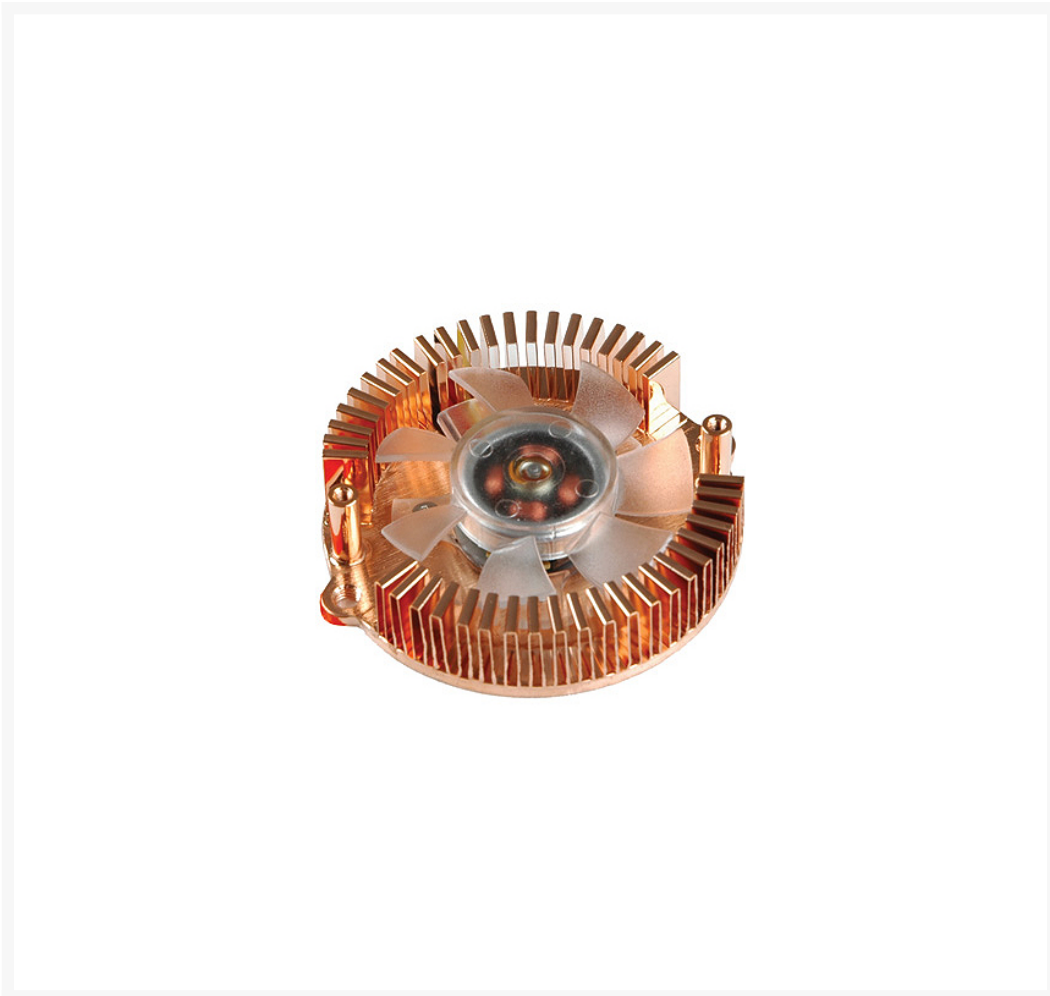

Evercool Cyclone Universal VGA Cooler - nVidia, ATI, SIS Chipsets

Special Price
\$8.24 was
\$10.99

Product Images

Short Description

[Tweet](#)

Product Details:

Keep your powerful and valuable video processor running at peak performance with an all-copper heat sink designed to fit both ATI and NVIDIA cards. Embedded in the Cyclone cooler is a light-up 45mm fan that rapidly dissipates heat buildup. Use the included mini heat sinks to help cool the video memory chips too. Includes fan guard, 8 mini heat sinks, power adapter, thermal grease and hardware.

Features

- LED inside.
- All in 1 VGA cooler. Attached the 2 different mounting holes which compatible with all kinds of ATI and nVIDIA cards.
- The solid copper heat sink with transparent LED fan with a fashionable cover on it to make your VGA cards looking great.
- Extra 8pcs heat sinks included

Specifications

- Dimensions: 45x45x10 MM
- Material: Copper RPM
- Speed: 5000±10% RPM
- Max Air flow: 7.79 CFM
- Voltage: 12V
- Bearing Type: Ever Lubricate bearing
- Weight: 147g

Compatibility

- Nvidia GeForce 3 Ti 200, Ti 500 GeForce 4 MX 420, MX 440, MX 460 GeForce FX 5200, FX 5500, FX 5700LE, GeForce 4Ti 4200, 4Ti 4400, 4Ti 600 GeForce FX 5600, FX 700, FX 5900, FX 5950, GeForce 6600
- ATI RADEON 7200, 7500, 8500, 9000, 9200, 9500, 9600, 9700, 9800

Description

Tweet

Product Details:

Keep your powerful and valuable video processor running at peak performance with an all-copper heat sink designed to fit both ATI and NVIDIA cards. Embedded in the Cyclone cooler is a light-up 45mm fan that rapidly dissipates heat buildup. Use the included mini heat sinks to help cool the video memory chips too. Includes fan guard, 8 mini heat sinks, power adapter, thermal grease and hardware.