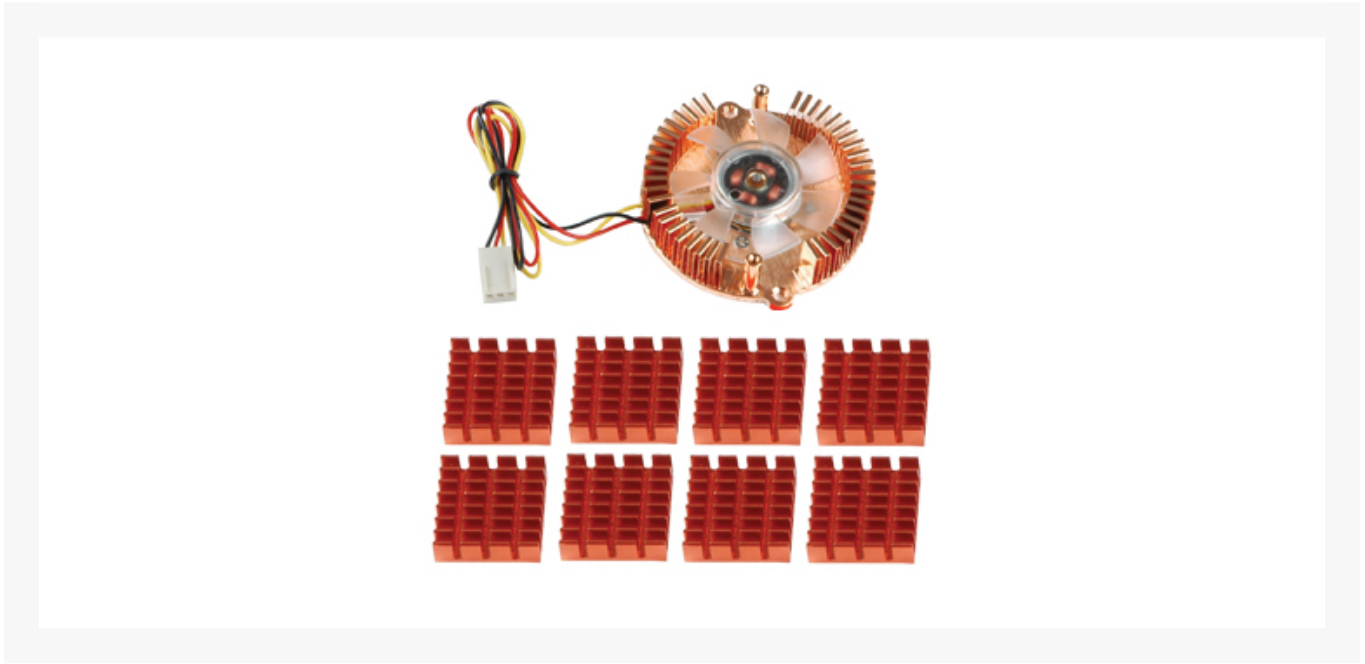

Evercool Cyclone Universal VGA Cooler - nVidia, ATI, SIS Chipsets

Special Price
\$8.24 was
\$10.99

Product Images

Short Description

[Tweet](#)

Product Details:

Keep your powerful and valuable video processor running at peak performance with an all-copper heat sink designed to fit both ATI and NVIDIA cards. Embedded in the Cyclone cooler is a light-up 45mm fan that rapidly dissipates heat buildup. Use the included mini heat sinks to help cool the video memory chips too. Includes fan guard, 8 mini heat sinks, power adapter, thermal grease and hardware.

Features

- LED inside.
- All in 1 VGA cooler. Attached the 2 different mounting holes which compatible with all kinds of ATI and nVIDIA cards.
- The solid copper heat sink with transparent LED fan with a fashionable cover on it to make your VGA cards looking great.
- Extra 8pcs heat sinks included

Specifications

- Dimensions: 45x45x10 MM
- Material: Copper RPM
- Speed: 5000±10% RPM
- Max Air flow: 7.79 CFM
- Voltage: 12V
- Bearing Type: Ever Lubricate bearing
- Weight: 147g

Compatibility

- Nvidia GeForce 3 Ti 200, Ti 500 GeForce 4 MX 420, MX 440, MX 460 GeForce FX 5200, FX 5500, FX 5700LE, GeForce 4Ti 4200, 4Ti 4400, 4Ti 600 GeForce FX 5600, FX 700, FX 5900, FX 5950, GeForce 6600
- ATI RADEON 7200, 7500, 8500, 9000, 9200, 9500, 9600, 9700, 9800

Description

Tweet

Product Details:

Keep your powerful and valuable video processor running at peak performance with an all-copper heat sink designed to fit both ATI and NVIDIA cards. Embedded in the Cyclone cooler is a light-up 45mm fan that rapidly dissipates heat buildup. Use the included mini heat sinks to help cool the video memory chips too. Includes fan guard, 8 mini heat sinks, power adapter, thermal grease and hardware.