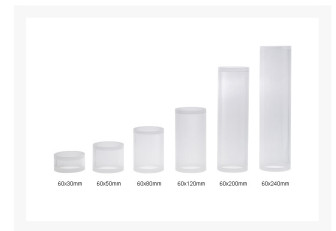

Koolance Reservoir Body, 60x30mm (WxL), 59ml

\$7.99

Product Images

Short Description

Koolance acrylic reservoir body for combining with various top and bottom attachments. Please select the "Add" options above for convenient combinations.

Description

Koolance acrylic reservoir body for combining with various top and bottom attachments. Please select the "Add" options above for convenient combinations.

Specifications

Model	Diameter	Height	Capacity (Approx.)
BDY-TK030	60mm (2.36")	30mm (1.2")	59ml (2.0 fl oz)
BDY-TK050	60mm (2.36")	50mm (2.0")	98ml (3.3 fl oz)
BDY-TK080	60mm (2.36")	80mm (3.15")	157ml (5.3 fl oz)
BDY-TK120	60mm (2.36")	120mm (4.72")	236ml (7.9 fl oz)
BDY-TK200	60mm (2.36")	200mm (7.87")	393ml (13.3 fl oz)
BDY-TK240	60mm (2.36")	240mm (9.45")	471ml (15.9 fl oz)

Additional Information

Brand	Koolance
SKU	BDY-TK030
Weight	0.3000
Color	Clear
Reservoir Type	Tube Res
Reservoir Accessory Type	Tube
Tube Res Length	30mm