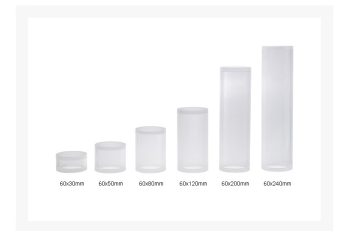

Koolance Reservoir Body, 60x30mm (WxL), 59ml

\$8.99

Product Images

Short Description

Koolance acrylic reservoir body for combining with various top and bottom attachments. Please select the "Add" options above for convenient combinations.

Description

Koolance acrylic reservoir body for combining with various top and bottom attachments. Please select the "Add" options above for convenient combinations.

Specifications

Model	Diameter	Height	Capacity (Approx.)
BDY-TK030	60mm (2.36")	30mm (1.2")	59ml (2.0 fl oz)
BDY-TK050	60mm (2.36")	50mm (2.0")	98ml (3.3 fl oz)
BDY-TK080	60mm (2.36")	80mm (3.15")	157ml (5.3 fl oz)
BDY-TK120	60mm (2.36")	120mm (4.72")	236ml (7.9 fl oz)
BDY-TK200	60mm (2.36")	200mm (7.87")	393ml (13.3 fl oz)
BDY-TK240	60mm (2.36")	240mm (9.45")	471ml (15.9 fl oz)

Additional Information

Brand	Koolance
SKU	BDY-TK030
Weight	0.3000
Color	Clear
Reservoir Type	Tube Res
Reservoir Accessory Type	Tube
Tube Res Length	30mm