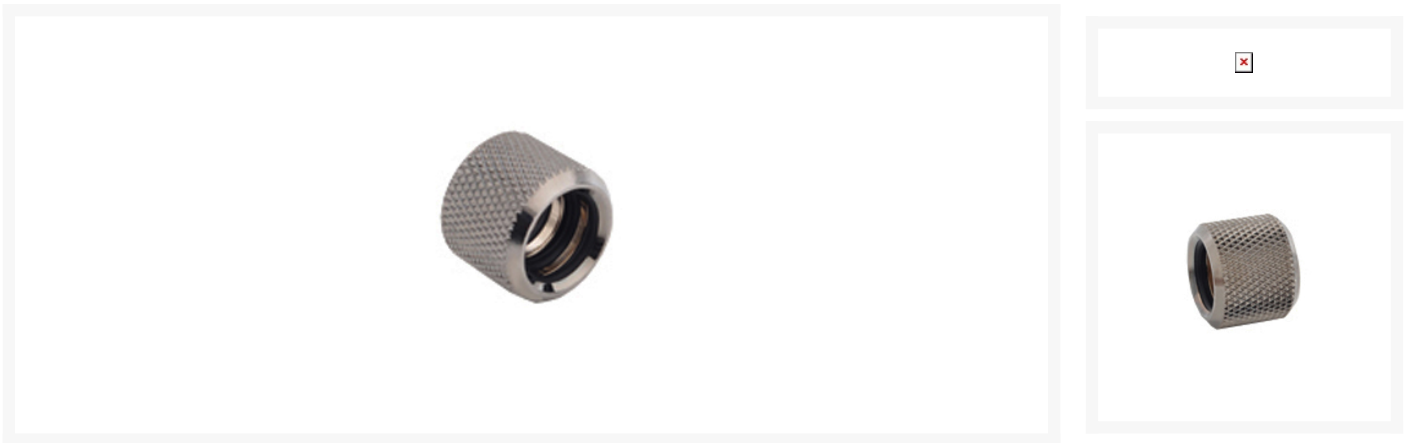

## Short Description

The Bitspower G 1/4 multilink adapter is used to connect a crystal link tube between 2 video cards in SLI or Crossfire. For use where you need a specific distance or some room for clearance for your application. Bitspower fittings are the best quality for your watercooling builds.

## Description

The Bitspower G 1/4 multilink adapter is used to connect a crystal link tube between 2 video cards in SLI or Crossfire. For use where you need a specific distance or some room for clearance for your application. Bitspower fittings are the best quality for your watercooling builds.

## Features

---

- True Hi-Flow.
- Hi-Quality Brass Material.
- High Durability Nickel Finished In Black Sparkle Color.
- Design For Multi-Link Extension Application Via Crystal Link Tube On Both Side.
- Dual O-Ring On Both Side.
- RoHS Compliant.
- Length : 15MM