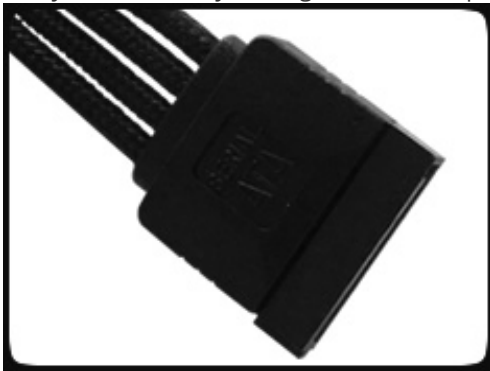

Precision Molded Connectors

All Alchemy Multisleeved Cable connectors are precision crafted to comply with connector size and shape standards. This means that completing your modding project with them is always headache-free.

Specifications

Cable Types:

Type:

Available Lengths (cm):   **Available Colors:**