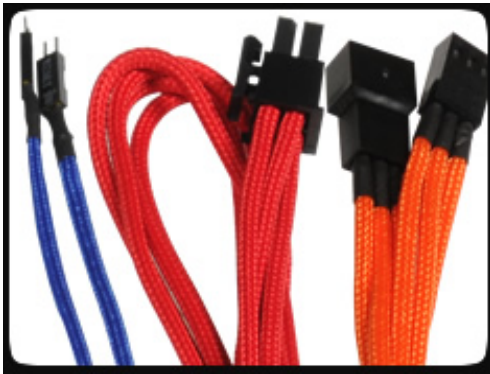

BitFenix 3-pin Fan Extension Cable - 30cm - Black Sleeve

Special Price
\$1.95 was
\$4.99

Product Images

Short Description

With input from some of the world's most prolific case modders, BitFenix Alchemy Multisleeved Cables offer a premium ultra-dense weave and a unique multisleeved construction for an unparalleled look. These premium cables feature precision molded connectors, and come in a variety of colors and cable types, enabling modders to transform normal PCs into objects of wonderment.

Description

With input from some of the world's most prolific case modders, BitFenix Alchemy Multisleeved Cables offer a premium ultra-dense weave and a unique multisleeved construction for an unparalleled look. These premium cables feature precision molded connectors, and come in a variety of colors and cable types, enabling modders to transform normal PCs into objects of wonderment.

Features

Premium Ultra-Dense Weave

One look and it's easy to see why BitFenix Alchemy Multisleeved Cables are superior to the competition. They use a premium ultra-dense weave - several times denser than your typical sleeved cable. This level of quality means is that the cable underneath the sleeve is completely not visible, making Alchemy Multisleeved Cables the best available on the market.

Multi-Sleeved Construction

Alchemy Multisleeved Cables don't cut any corners. Each individual cable is wrapped in that luxurious premium ultra-dense weave sleeves, giving the entire cable a unique look.