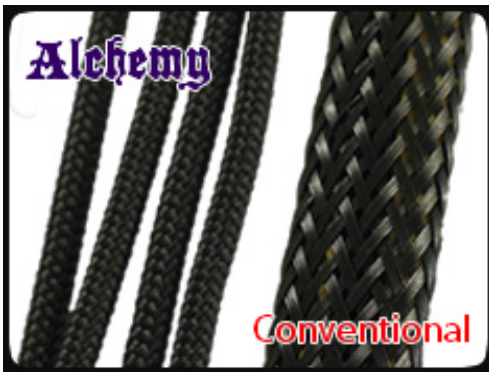

BitFenix 3-pin Fan Extension Cable - 30cm - Red Sleeve

Special Price
\$1.95 was
\$4.99

Product Images

Short Description

With input from some of the world's most prolific case modders, BitFenix Alchemy Multisleeved Cables offer a premium ultra-dense weave and a unique multisleeved construction for an unparalleled look. These premium cables feature precision molded connectors, and come in a variety of colors and cable types, enabling modders to transform normal PCs into objects of wonderment.

Description

With input from some of the world's most prolific case modders, BitFenix Alchemy Multisleeved Cables offer a premium ultra-dense weave and a unique multisleeved construction for an unparalleled look. These premium cables feature precision molded connectors, and come in a variety of colors and cable types, enabling modders to transform normal PCs into objects of wonderment.

Features

Premium Ultra-Dense Weave

One look and it's easy to see why BitFenix Alchemy Multisleeved Cables are superior to the competition. They use a premium ultra-dense weave - several times denser than your typical sleeved cable. This level of quality means is that the cable underneath the sleeve is completely not visible, making Alchemy Multisleeved Cables the best available on the market.

Multi-Sleeved Construction

Alchemy Multisleeved Cables don't cut any corners. Each individual cable is wrapped in that luxurious premium ultra-dense weave sleeves, giving the entire cable a unique look.