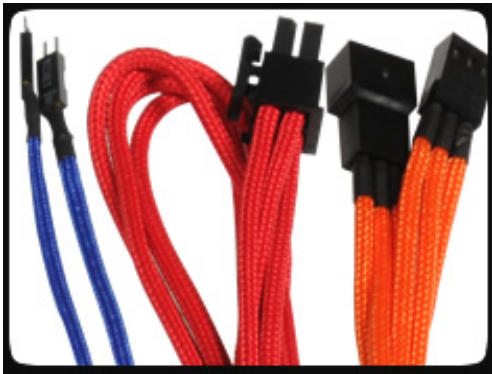

BitFenix 3-pin Fan Extension Cable - 30cm - Red Sleeve

Special Price
\$1.95 was
\$4.99

Product Images

Short Description

With input from some of the world's most prolific case modders, BitFenix Alchemy Multisleeved Cables offer a premium ultra-dense weave and a unique multisleeved construction for an unparalleled look. These premium cables feature precision molded connectors, and come in a variety of colors and cable types, enabling modders to transform normal PCs into objects of wonderment.

Description

With input from some of the world's most prolific case modders, BitFenix Alchemy Multisleeved Cables offer a premium ultra-dense weave and a unique multisleeved construction for an unparalleled look. These premium cables feature precision molded connectors, and come in a variety of colors and cable types, enabling modders to transform normal PCs into objects of wonderment.

Features

Premium Ultra-Dense Weave

One look and it's easy to see why BitFenix Alchemy Multisleeved Cables are superior to the competition. They use a premium ultra-dense weave - several times denser than your typical sleeved cable. This level of quality means is that the cable underneath the sleeve is completely not visible, making Alchemy Multisleeved Cables the best available on the market.

Multi-Sleeved Construction

Alchemy Multisleeved Cables don't cut any corners. Each individual cable is wrapped in that luxurious premium ultra-dense weave sleeves, giving the entire cable a unique look.