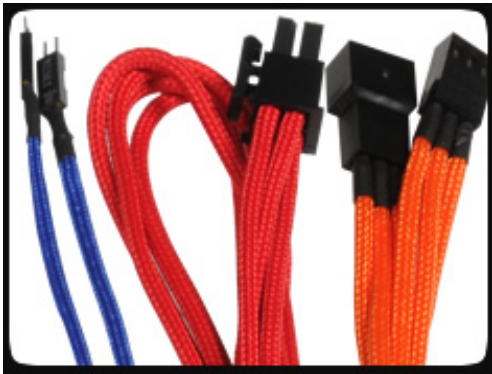

BitFenix 3-pin Fan Extension Cable - 60cm - Red Sleeve

Special Price
\$1.95 was
\$5.99

Product Images

Short Description

With input from some of the world's most prolific case modders, BitFenix Alchemy Multisleeved Cables offer a premium ultra-dense weave and a unique multisleeved construction for an unparalleled look. These premium cables feature precision molded connectors, and come in a variety of colors and cable types, enabling modders to transform normal PCs into objects of wonderment.

Description

With input from some of the world's most prolific case modders, BitFenix Alchemy Multisleeved Cables offer a premium ultra-dense weave and a unique multisleeved construction for an unparalleled look. These premium cables feature precision molded connectors, and come in a variety of colors and cable types, enabling modders to transform normal PCs into objects of wonderment.

Features

Premium Ultra-Dense Weave

One look and it's easy to see why BitFenix Alchemy Multisleeved Cables are superior to the competition. They use a premium ultra-dense weave - several times denser than your typical sleeved cable. This level of quality means is that the cable underneath the sleeve is completely not visible, making Alchemy Multisleeved Cables the best available on the market.

Multi-Sleeved Construction

Alchemy Multisleeved Cables don't cut any corners. Each individual cable is wrapped in that luxurious premium ultra-dense weave sleeves, giving the entire cable a unique look.