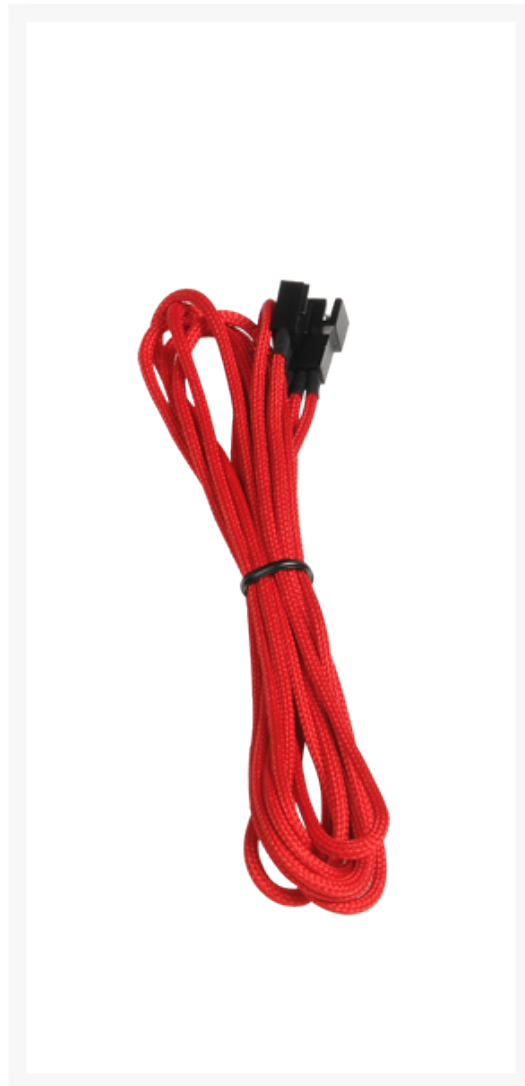

BitFenix 3-pin Fan Extension Cable - 60cm - Red Sleeve

Special Price
\$1.95 was
\$5.99

Product Images

Short Description

With input from some of the world's most prolific case modders, BitFenix Alchemy Multisleeved Cables offer a premium ultra-dense weave and a unique multisleeved construction for an unparalleled look. These premium cables feature precision molded connectors, and come in a variety of colors and cable types, enabling modders to transform normal PCs into objects of wonderment.

Description

With input from some of the world's most prolific case modders, BitFenix Alchemy Multisleeved Cables offer a premium ultra-dense weave and a unique multisleeved construction for an unparalleled look. These premium cables feature precision molded connectors, and come in a variety of colors and cable types, enabling modders to transform normal PCs into objects of wonderment.

Features

Premium Ultra-Dense Weave

One look and it's easy to see why BitFenix Alchemy Multisleeved Cables are superior to the competition. They use a premium ultra-dense weave - several times denser than your typical sleeved cable. This level of quality means is that the cable underneath the sleeve is completely not visible, making Alchemy Multisleeved Cables the best available on the market.