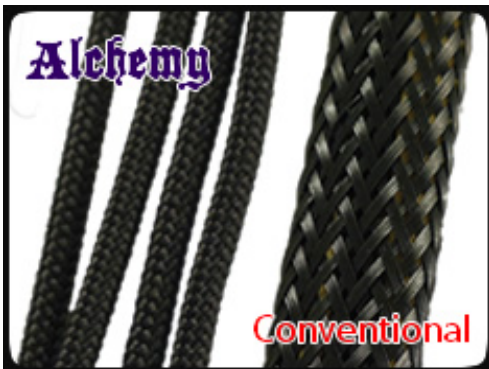

BitFenix 3-pin Fan Extension Cable - 60cm - White Sleeve

Special Price
\$1.95 was
~~\$5.99~~

Product Images

Short Description

With input from some of the world's most prolific case modders, BitFenix Alchemy Multisleeved Cables offer a premium ultra-dense weave and a unique multisleeved construction for an unparalleled look. These premium cables feature precision molded connectors, and come in a variety of colors and cable types, enabling modders to transform normal PCs into objects of wonderment.

Description

With input from some of the world's most prolific case modders, BitFenix Alchemy Multisleeved Cables offer a premium ultra-dense weave and a unique multisleeved construction for an unparalleled look. These premium cables feature precision molded connectors, and come in a variety of colors and cable types, enabling modders to transform normal PCs into objects of wonderment.

Features

Premium Ultra-Dense Weave

One look and it's easy to see why BitFenix Alchemy Multisleeved Cables are superior to the competition. They use a premium ultra-dense weave - several times denser than your typical sleeved cable. This level of quality means is that the cable underneath the sleeve is completely not visible, making Alchemy Multisleeved Cables the best available on the market.

Multi-Sleeved Construction

Alchemy Multisleeved Cables don't cut any corners. Each individual cable is wrapped in that luxurious premium ultra-dense weave sleeves, giving the entire cable a unique look.