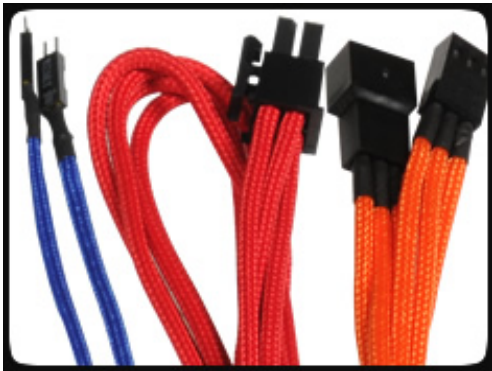

BitFenix 3-pin Fan Extension Cable - 60cm - White Sleeve

Special Price
\$1.95 was
~~\$5.99~~

Product Images

Short Description

With input from some of the world's most prolific case modders, BitFenix Alchemy Multisleeved Cables offer a premium ultra-dense weave and a unique multisleeved construction for an unparalleled look. These premium cables feature precision molded connectors, and come in a variety of colors and cable types, enabling modders to transform normal PCs into objects of wonderment.

Description

With input from some of the world's most prolific case modders, BitFenix Alchemy Multisleeved Cables offer a premium ultra-dense weave and a unique multisleeved construction for an unparalleled look. These premium cables feature precision molded connectors, and come in a variety of colors and cable types, enabling modders to transform normal PCs into objects of wonderment.

Features

Premium Ultra-Dense Weave

One look and it's easy to see why BitFenix Alchemy Multisleeved Cables are superior to the competition. They use a premium ultra-dense weave - several times denser than your typical sleeved cable. This level of quality means is that the cable underneath the sleeve is completely not visible, making Alchemy Multisleeved Cables the best available on the market.

Multi-Sleeved Construction

Alchemy Multisleeved Cables don't cut any corners. Each individual cable is wrapped in that luxurious premium ultra-dense weave sleeves, giving the entire cable a unique look.