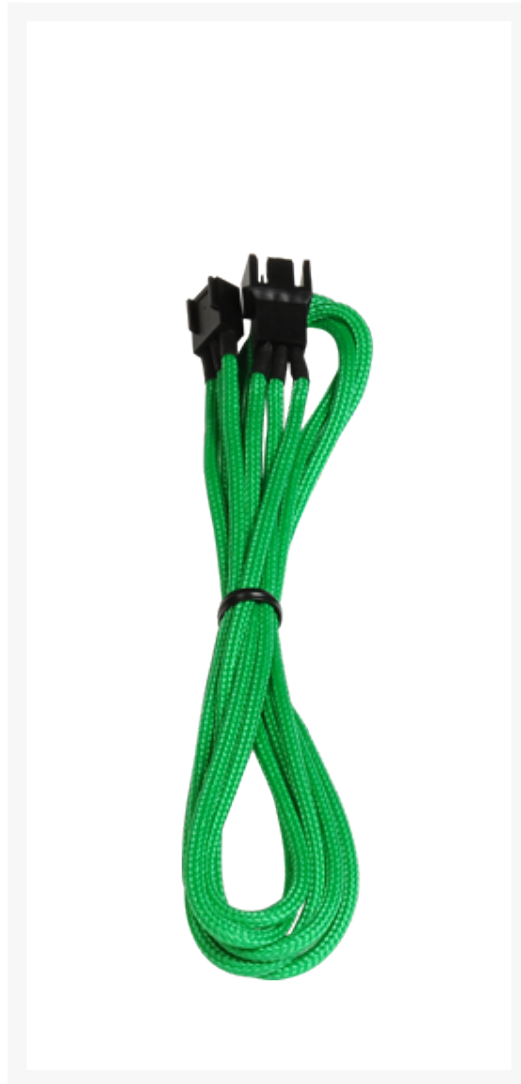

BitFenix 3-pin Fan Extension Cable - 90cm - Green Sleeve

\$6.99

Product Images

Short Description

With input from some of the world's most prolific case modders, BitFenix Alchemy Multisleeved Cables offer a premium ultra-dense weave and a unique multisleeved construction for an unparalleled look. These premium cables feature precision molded connectors, and come in a variety of colors and cable types, enabling modders to transform normal PCs into objects of wonderment.

Description

With input from some of the world's most prolific case modders, BitFenix Alchemy Multisleeved Cables offer a premium ultra-dense weave and a unique multisleeved construction for an unparalleled look. These premium cables feature precision molded connectors, and come in a variety of colors and cable types, enabling modders to transform normal PCs into objects of wonderment.

Features

Premium Ultra-Dense Weave

One look and it's easy to see why BitFenix Alchemy Multisleeved Cables are superior to the competition. They use a premium ultra-dense weave - several times denser than your typical sleeved cable. This level of quality means is that the cable underneath the sleeve is completely not visible, making Alchemy Multisleeved Cables the best available on the market.