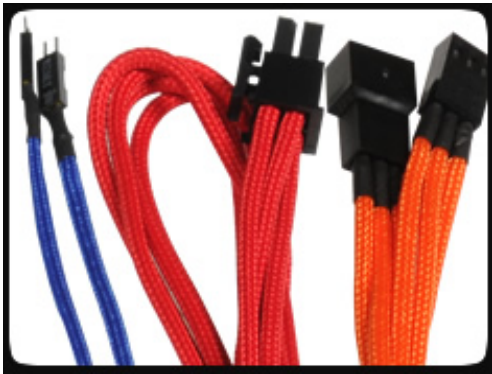

BitFenix 3-pin Fan Extension Cable - 90cm - Red Sleeve

Special Price
\$1.95 was
\$6.99

Product Images

Short Description

With input from some of the world's most prolific case modders, BitFenix Alchemy Multisleeved Cables offer a premium ultra-dense weave and a unique multisleeved construction for an unparalleled look. These premium cables feature precision molded connectors, and come in a variety of colors and cable types, enabling modders to transform normal PCs into objects of wonderment.

Description

With input from some of the world's most prolific case modders, BitFenix Alchemy Multisleeved Cables offer a premium ultra-dense weave and a unique multisleeved construction for an unparalleled look. These premium cables feature precision molded connectors, and come in a variety of colors and cable types, enabling modders to transform normal PCs into objects of wonderment.

Features

Premium Ultra-Dense Weave

One look and it's easy to see why BitFenix Alchemy Multisleeved Cables are superior to the competition. They use a premium ultra-dense weave - several times denser than your typical sleeved cable. This level of quality means is that the cable underneath the sleeve is completely not visible, making Alchemy Multisleeved Cables the best available on the market.

Multi-Sleeved Construction

Alchemy Multisleeved Cables don't cut any corners. Each individual cable is wrapped in that luxurious premium ultra-dense weave sleeves, giving the entire cable a unique look.