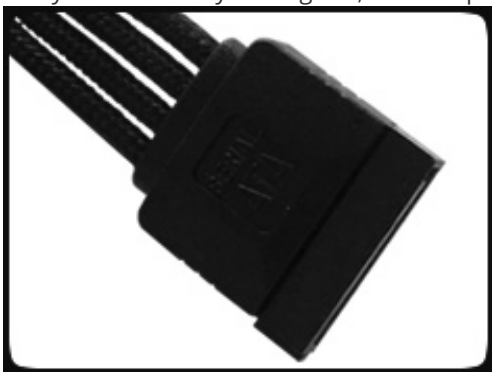

Precision Molded Connectors

All Alchemy Multisleeved Cable connectors are precision crafted to comply with connector size and shape standards. This means that completing your modding project with them is always headache-free.

Specifications

Cable Types:

Type:

Available Lengths (cm):

Available Colors: