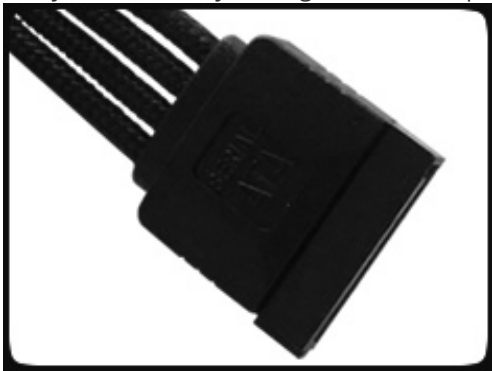

Precision Molded Connectors

All Alchemy Multisleeved Cable connectors are precision crafted to comply with connector size and shape standards. This means that completing your modding project with them is always headache-free.

Specifications

Cable Types:

Type:

Available Lengths (cm):

Available Colors: