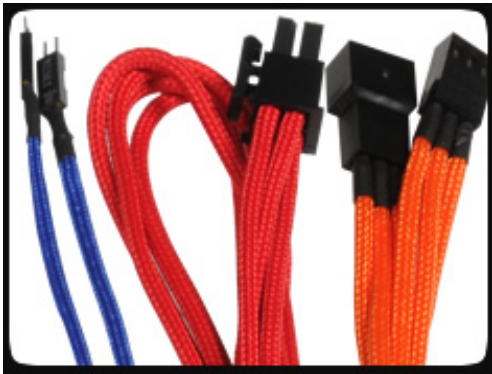

BitFenix 3-pin Fan Extension Cable - 90cm - Orange Sleeve

Special Price
\$1.95 was
\$6.99

Product Images

Short Description

With input from some of the world's most prolific case modders, BitFenix Alchemy Multisleeved Cables offer a premium ultra-dense weave and a unique multisleeved construction for an unparalleled look. These premium cables feature precision molded connectors, and come in a variety of colors and cable types, enabling modders to transform normal PCs into objects of wonderment.

Description

With input from some of the world's most prolific case modders, BitFenix Alchemy Multisleeved Cables offer a premium ultra-dense weave and a unique multisleeved construction for an unparalleled look. These premium cables feature precision molded connectors, and come in a variety of colors and cable types, enabling modders to transform normal PCs into objects of wonderment.

Features

Premium Ultra-Dense Weave

One look and it's easy to see why BitFenix Alchemy Multisleeved Cables are superior to the competition. They use a premium ultra-dense weave - several times denser than your typical sleeved cable. This level of quality means is that the cable underneath the sleeve is completely not visible, making Alchemy Multisleeved Cables the best available on the market.

Multi-Sleeved Construction

Alchemy Multisleeved Cables don't cut any corners. Each individual cable is wrapped in that luxurious premium ultra-dense weave sleeves, giving the entire cable a unique look.