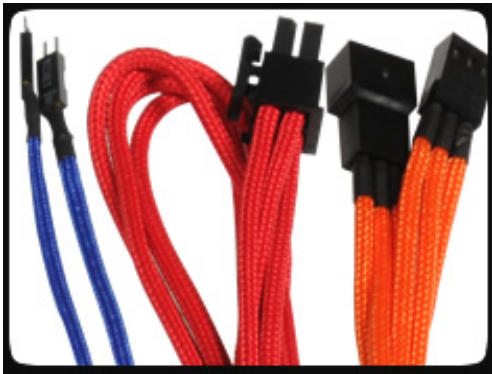

BitFenix 3-pin Fan Extension Cable - 90cm - Silver Sleeve

Special Price
\$1.95 was
\$6.99

Product Images

Short Description

With input from some of the world's most prolific case modders, BitFenix Alchemy Multisleeved Cables offer a premium ultra-dense weave and a unique multisleeved construction for an unparalleled look. These premium cables feature precision molded connectors, and come in a variety of colors and cable types, enabling modders to transform normal PCs into objects of wonderment.

Description

With input from some of the world's most prolific case modders, BitFenix Alchemy Multisleeved Cables offer a premium ultra-dense weave and a unique multisleeved construction for an unparalleled look. These premium cables feature precision molded connectors, and come in a variety of colors and cable types, enabling modders to transform normal PCs into objects of wonderment.

Features

Premium Ultra-Dense Weave

One look and it's easy to see why BitFenix Alchemy Multisleeved Cables are superior to the competition. They use a premium ultra-dense weave - several times denser than your typical sleeved cable. This level of quality means is that the cable underneath the sleeve is completely not visible, making Alchemy Multisleeved Cables the best available on the market.

Multi-Sleeved Construction

Alchemy Multisleeved Cables don't cut any corners. Each individual cable is wrapped in that luxurious premium ultra-dense weave sleeves, giving the entire cable a unique look.