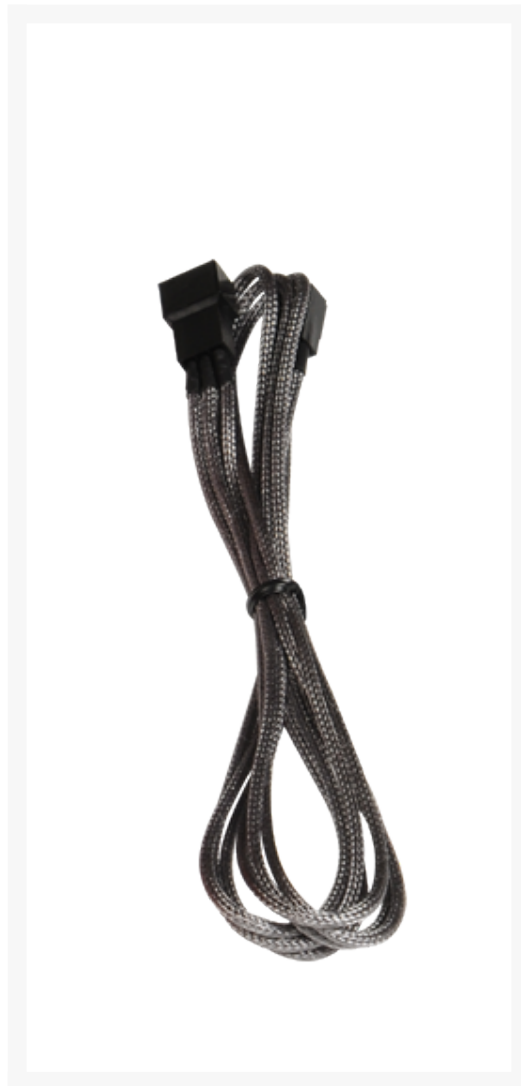

BitFenix 3-pin Fan Extension Cable - 90cm - Silver Sleeve

Special Price
\$1.95 was
\$6.99

Product Images

Short Description

With input from some of the world's most prolific case modders, BitFenix Alchemy Multisleeved Cables offer a premium ultra-dense weave and a unique multisleeved construction for an unparalleled look. These premium cables feature precision molded connectors, and come in a variety of colors and cable types, enabling modders to transform normal PCs into objects of wonderment.

Description

With input from some of the world's most prolific case modders, BitFenix Alchemy Multisleeved Cables offer a premium ultra-dense weave and a unique multisleeved construction for an unparalleled look. These premium cables feature precision molded connectors, and come in a variety of colors and cable types, enabling modders to transform normal PCs into objects of wonderment.

Features

Premium Ultra-Dense Weave

One look and it's easy to see why BitFenix Alchemy Multisleeved Cables are superior to the competition. They use a premium ultra-dense weave - several times denser than your typical sleeved cable. This level of quality means is that the cable underneath the sleeve is completely not visible, making Alchemy Multisleeved Cables the best available on the market.