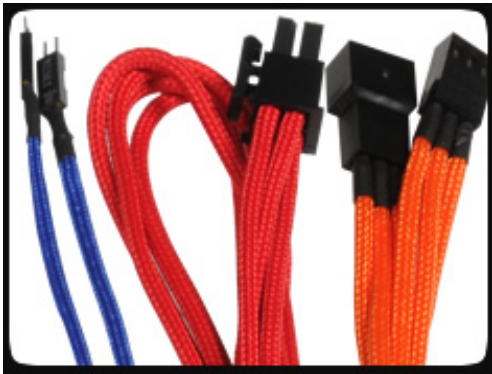

BitFenix 3-pin Fan Extension Cable - 90cm - Silver Sleeve

\$6.99

Product Images

Short Description

With input from some of the world's most prolific case modders, BitFenix Alchemy Multisleeved Cables offer a premium ultra-dense weave and a unique multisleeved construction for an unparalleled look. These premium cables feature precision molded connectors, and come in a variety of colors and cable types, enabling modders to transform normal PCs into objects of wonderment.

Description

With input from some of the world's most prolific case modders, BitFenix Alchemy Multisleeved Cables offer a premium ultra-dense weave and a unique multisleeved construction for an unparalleled look. These premium cables feature precision molded connectors, and come in a variety of colors and cable types, enabling modders to transform normal PCs into objects of wonderment.

Features

Premium Ultra-Dense Weave

One look and it's easy to see why BitFenix Alchemy Multisleeved Cables are superior to the competition. They use a premium ultra-dense weave - several times denser than your typical sleeved cable. This level of quality means is that the cable underneath the sleeve is completely not visible, making Alchemy Multisleeved Cables the best available on the market.

Multi-Sleeved Construction

Alchemy Multisleeved Cables don't cut any corners. Each individual cable is wrapped in that luxurious premium ultra-dense weave sleeves, giving the entire cable a unique look.