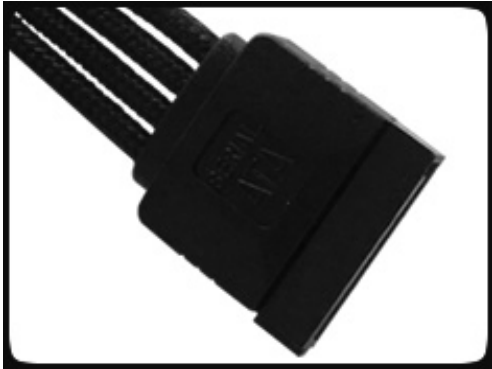

Precision Molded Connectors

All Alchemy Multisleeved Cable connectors are precision crafted to comply with connector size and shape standards. This means that completing your modding project with them is always headache-free.

Specifications

Cable Types:

Type:

Available Lengths (cm):

Available Colors: