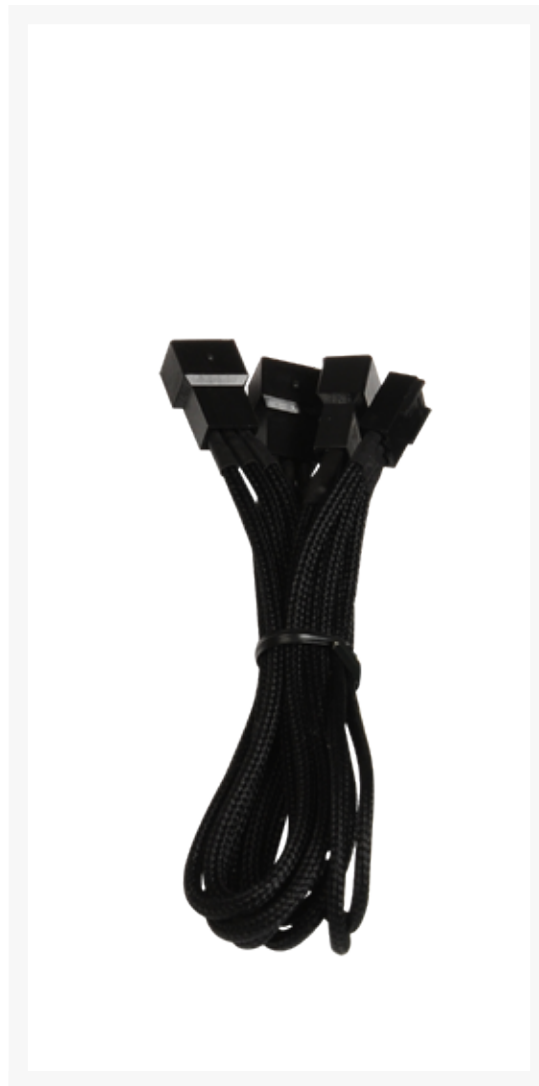

BitFenix 3-pin to 3 x 3-pin Fan Adapter Cable - 60cm - Black Sleeve

\$7.99

Product Images

Short Description

With input from some of the world's most prolific case modders, BitFenix Alchemy Multisleeved Cables offer a premium ultra-dense weave and a unique multisleeved construction for an unparalleled look. These premium cables feature precision molded connectors, and come in a variety of colors and cable types, enabling modders to transform normal PCs into objects of wonderment.

Description

With input from some of the world's most prolific case modders, BitFenix Alchemy Multisleeved Cables offer a premium ultra-dense weave and a unique multisleeved construction for an unparalleled look. These premium cables feature precision molded connectors, and come in a variety of colors and cable types, enabling modders to transform normal PCs into objects of wonderment.

Features

Premium Ultra-Dense Weave

One look and it's easy to see why BitFenix Alchemy Multisleeved Cables are superior to the competition. They use a premium ultra-dense weave - several times denser than your typical sleeved cable. This level of quality means is that the cable underneath the sleeve is completely not visible, making Alchemy Multisleeved Cables the best available on the market.

Multi-Sleeved Construction

Alchemy Multisleeved Cables don't cut any corners. Each individual cable is wrapped in that luxurious premium ultra-dense weave sleeves, giving the entire cable a unique look.