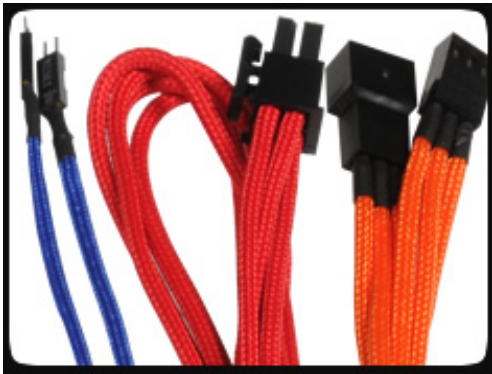

BitFenix 3-pin to 3 x 3-pin Fan Adapter Cable - 60cm - Black Sleeve

Special Price
\$1.95 was
\$7.99

Product Images

Short Description

With input from some of the world's most prolific case modders, BitFenix Alchemy Multisleeved Cables offer a premium ultra-dense weave and a unique multisleeved construction for an unparalleled look. These premium cables feature precision molded connectors, and come in a variety of colors and cable types, enabling modders to transform normal PCs into objects of wonderment.

Description

With input from some of the world's most prolific case modders, BitFenix Alchemy Multisleeved Cables offer a premium ultra-dense weave and a unique multisleeved construction for an unparalleled look. These premium cables feature precision molded connectors, and come in a variety of colors and cable types, enabling modders to transform normal PCs into objects of wonderment.

Features

Premium Ultra-Dense Weave

One look and it's easy to see why BitFenix Alchemy Multisleeved Cables are superior to the competition. They use a premium ultra-dense weave - several times denser than your typical sleeved cable. This level of quality means is that the cable underneath the sleeve is completely not visible, making Alchemy Multisleeved Cables the best available on the market.

Multi-Sleeved Construction

Alchemy Multisleeved Cables don't cut any corners. Each individual cable is wrapped in that luxurious premium ultra-dense weave sleeves, giving the entire cable a unique look.