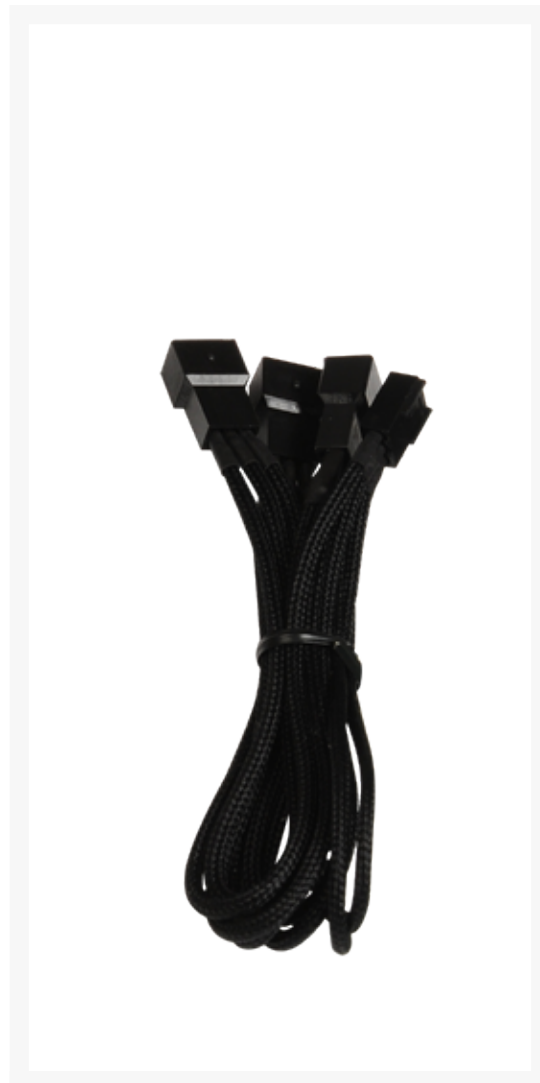

BitFenix 3-pin to 3 x 3-pin Fan Adapter Cable - 60cm - Black Sleeve

Special Price
\$1.95 was
\$7.99

Product Images

Short Description

With input from some of the world's most prolific case modders, BitFenix Alchemy Multisleeved Cables offer a premium ultra-dense weave and a unique multisleeved construction for an unparalleled look. These premium cables feature precision molded connectors, and come in a variety of colors and cable types, enabling modders to transform normal PCs into objects of wonderment.

Description

With input from some of the world's most prolific case modders, BitFenix Alchemy Multisleeved Cables offer a premium ultra-dense weave and a unique multisleeved construction for an unparalleled look. These premium cables feature precision molded connectors, and come in a variety of colors and cable types, enabling modders to transform normal PCs into objects of wonderment.

Features

Premium Ultra-Dense Weave

One look and it's easy to see why BitFenix Alchemy Multisleeved Cables are superior to the competition. They use a premium ultra-dense weave - several times denser than your typical sleeved cable. This level of quality means is that the cable underneath the sleeve is completely not visible, making Alchemy Multisleeved Cables the best available on the market.

Multi-Sleeved Construction

Alchemy Multisleeved Cables don't cut any corners. Each individual cable is wrapped in that luxurious premium ultra-dense weave sleeves, giving the entire cable a unique look.