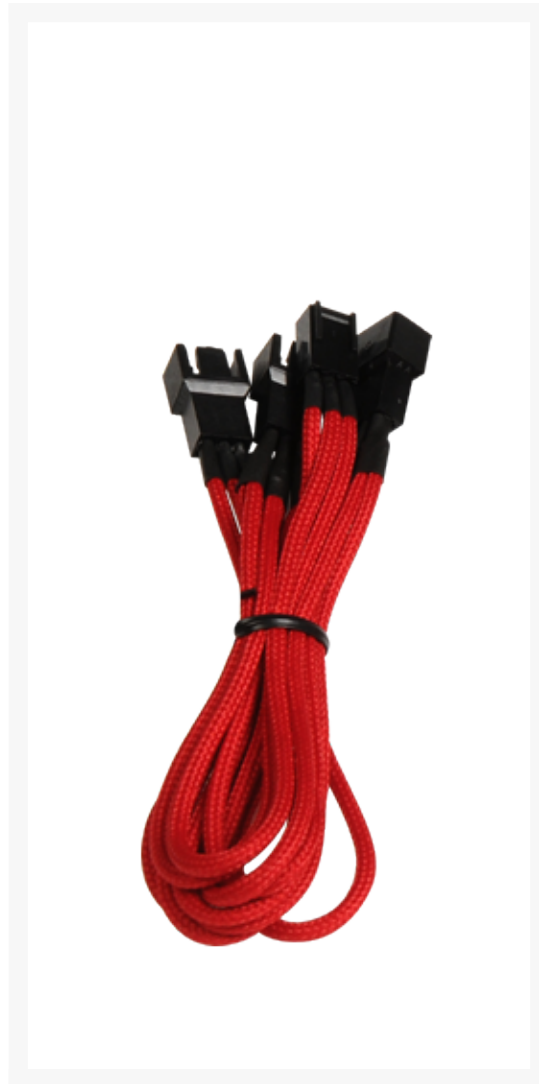

# BitFenix 3-pin to 3 x 3-pin Fan Adapter Cable - 60cm - Red Sleeve

Special Price  
**\$1.95** was  
**\$7.99**

## Short Description

---

With input from some of the world's most prolific case modders, BitFenix Alchemy Multisleeved Cables offer a premium ultra-dense weave and a unique multisleeved construction for an unparalleled look. These premium cables feature precision molded connectors, and come in a variety of colors and cable types, enabling modders to transform normal PCs into objects of wonderment.

## Description

---

With input from some of the world's most prolific case modders, BitFenix Alchemy Multisleeved Cables offer a premium ultra-dense weave and a unique multisleeved construction for an unparalleled look. These premium cables feature precision molded connectors, and come in a variety of colors and cable types, enabling modders to transform normal PCs into objects of wonderment.