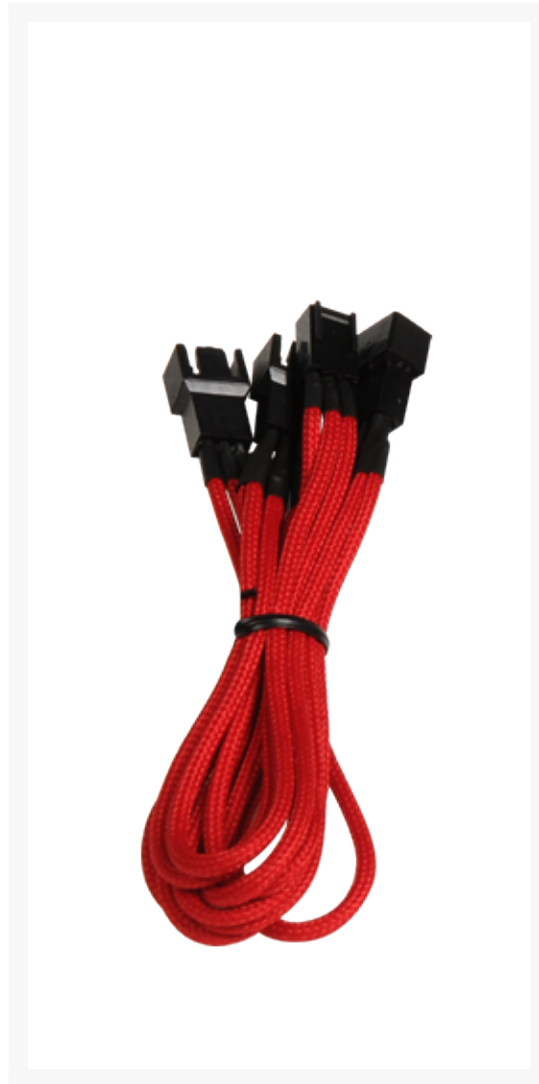

# BitFenix 3-pin to 3 x 3-pin Fan Adapter Cable - 60cm - Red Sleeve

\$7.99

## Short Description

---

With input from some of the world's most prolific case modders, BitFenix Alchemy Multisleeved Cables offer a premium ultra-dense weave and a unique multisleeved construction for an unparalleled look. These premium cables feature precision molded connectors, and come in a variety of colors and cable types, enabling modders to transform normal PCs into objects of wonderment.

## Description

---

With input from some of the world's most prolific case modders, BitFenix Alchemy Multisleeved Cables offer a premium ultra-dense weave and a unique multisleeved construction for an unparalleled look. These premium cables feature precision molded connectors, and come in a variety of colors and cable types, enabling modders to transform normal PCs into objects of wonderment.