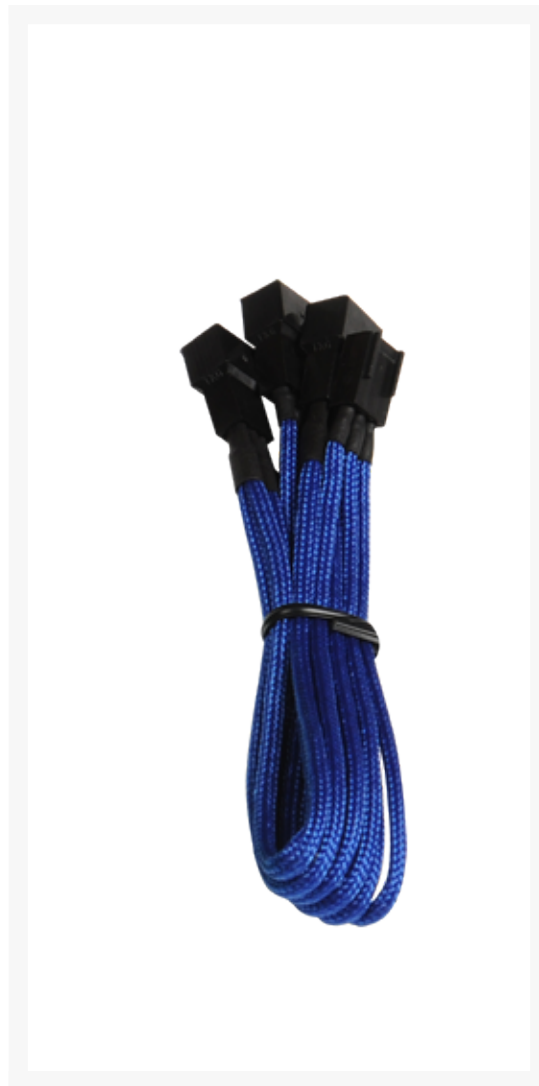

BitFenix 3-pin to 3 x 3-pin Fan Adapter Cable - 60cm - Blue Sleeve

\$7.99

Product Images

Short Description

With input from some of the world's most prolific case modders, BitFenix Alchemy Multisleeved Cables offer a premium ultra-dense weave and a unique multisleeved construction for an unparalleled look. These premium cables feature precision molded connectors, and come in a variety of colors and cable types, enabling modders to transform normal PCs into objects of wonderment.

Description

With input from some of the world's most prolific case modders, BitFenix Alchemy Multisleeved Cables offer a premium ultra-dense weave and a unique multisleeved construction for an unparalleled look. These premium cables feature precision molded connectors, and come in a variety of colors and cable types, enabling modders to transform normal PCs into objects of wonderment.

Features

Premium Ultra-Dense Weave

One look and it's easy to see why BitFenix Alchemy Multisleeved Cables are superior to the competition. They use a premium ultra-dense weave - several times denser than your typical sleeved cable. This level of quality means is that the cable underneath the sleeve is completely not visible, making Alchemy Multisleeved Cables the best available on the market.

Multi-Sleeved Construction

Alchemy Multisleeved Cables don't cut any corners. Each individual cable is wrapped in that luxurious premium ultra-dense weave sleeves, giving the entire cable a unique look.